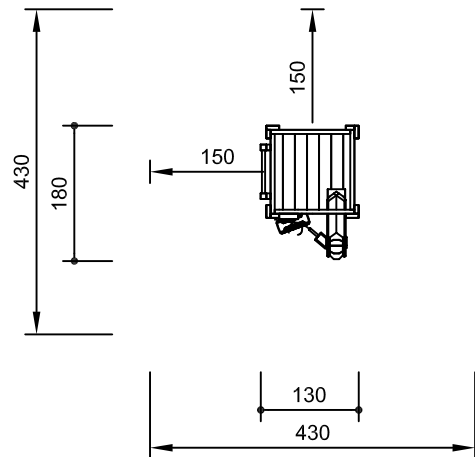

Hut Combination 34
Order No. 2.13400

Hut Combination 341
as before, Hut with roof
Order No. 2.13410

Components	Order No.
1 Platform Hut (with roof 3.13300)	3.13100
1 Sand Play Equipment	3.19210

Required space including safety distances
4.30 x 4.30 m
scale 1:100