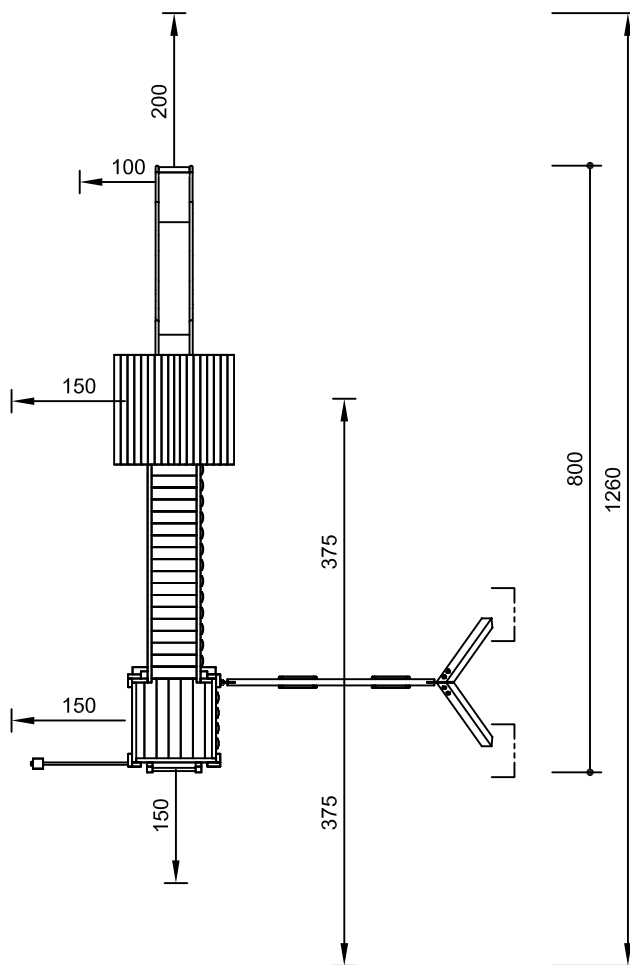

- 3.13100**
- 3.19802**
- 3.19210**
- 3.19100**

Required space including safety distances
 6.75 x 9.50 m

scale 1:100

Hut Combination 47
Order No. 2.14700

Components	Order No.
1 Platform Hut	3.13100
1 Platform Hut with roof	3.13300
1 Stainless Steel Slide with ground anchor attachment height 1.50 m	3.19210
1 Bridge 3 m with wooden handrail	3.66310
1 balustrade 3 m	w/o No.
2 Fastening Frames	3.66364
1 Horizontal Bar	3.69700
1 Double Swing special	3.19020