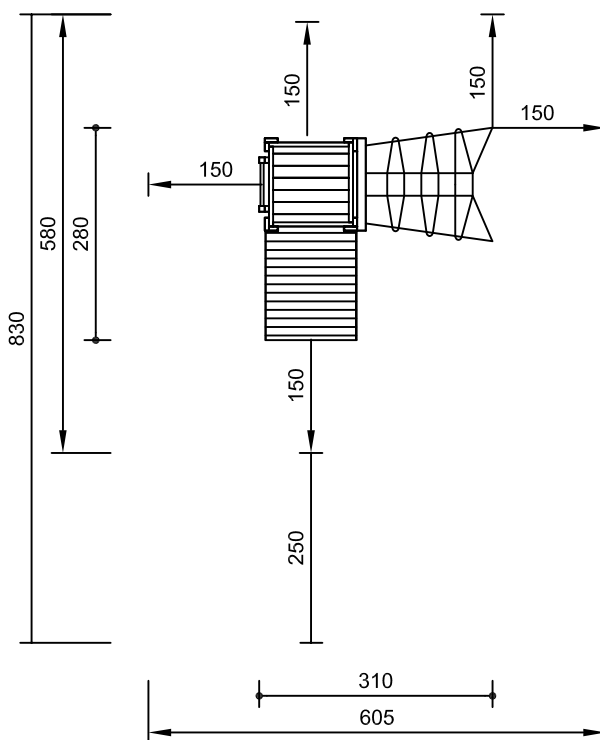

Hut Combination 210
Order No. 2.12100

Components	Order No.
1 Small Platform Hut with 2 walls, 2 benches and 1 table	3.14150
1 Climbing Trunk	3.69505
1 Firemen's Pole	3.69480

Required space including safety distances
 5.70 x 4.85 m

scale 1:100

Hut Combination 211
Order No. 2.12110

Components	Order No.
1 Platform Hut	3.13100
1 Climbing Trunk with chain handrail	3.69515
1 Firemen's Pole	3.69480
1 Sand Play Equipment	3.19100

Required space including safety distances
 6.20 x 4.85 m

scale 1:100

Hut Combination 212
Order No. 2.12120

Components

Order No.

- 1 Platform Hut
- 1 Inclined Climbing Net
- 1 Inclined Wall

- 3.13100**
- 3.69120**
- 3.67530**

Required space including safety distances

6.05 x 8.30 m

scale 1:100

Hut Combination 213
Order No. 2.12130

Components

Order No.

- 1 Small Platform Hut with roof, 2 walls, 2 benches and 1 table
- 1 Climbing Rope
- 1 Bridge 2 m with wooden handrails
- 1 Fastening Frame for Hut
- 1 Endframe