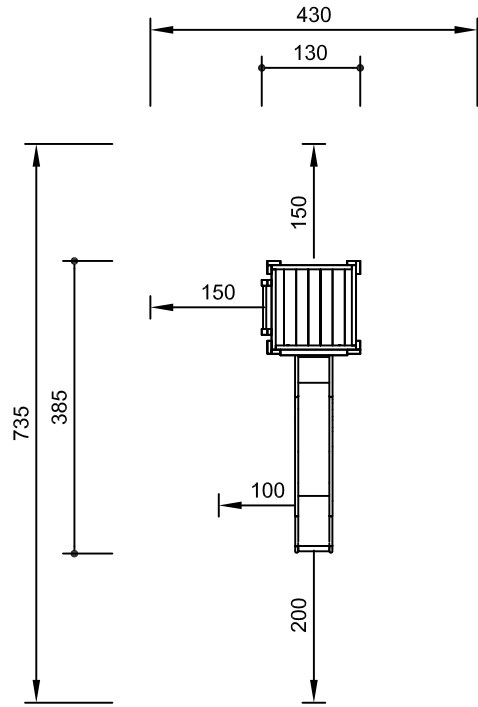

Required space including safety distances

7.40 x 8.20 m

scale 1:100

Hut Combination 217
Order No. 2.12170

Components

Order No.

- 1 Platform Hut **3.13100**
- 1 Stainless Steel Slide **3.19210**
 with ground anchor
 attachment height 1.50 m
- 1 Bridge 2 m with **3.66420**
 chain handrails
- 1 Fastening Frame for Hut **3.66360**
- 1 Endframe with ladder **3.66386**

Required space including safety distances

6.35 x 7.35 m

scale 1:100

Hut Combination 32
Order No. 2.13200

Components	Order No.
1 Platform Hut	3.13100
1 Stainless Steel Slide with ground anchor attachment height 1.50 m	3.19210