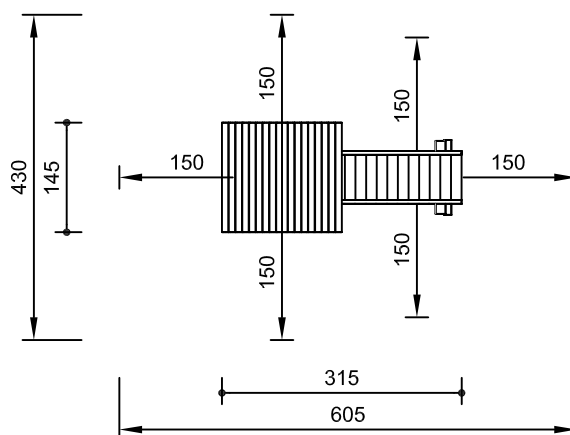

Hut Combination 213
Order No. 2.12130

Components

Order No.

- 1 Small Platform Hut with roof, 2 walls, 2 benches and 1 table
- 1 Climbing Rope
- 1 Bridge 2 m with wooden handrails
- 1 Fastening Frame for Hut
- 1 Endframe

- **3.14350**
- **3.69433**
- **3.66425**
- **3.66364**
- **3.66415**

Required space including safety distances

6.05 x 4.30 m

scale 1:100