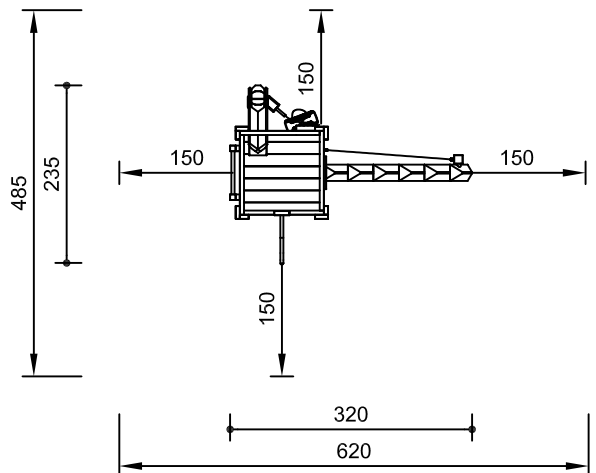

Hut Combination 210
Order No. 2.12100

Components	Order No.
1 Small Platform Hut with 2 walls, 2 benches and 1 table	3.14150
1 Climbing Trunk	3.69505
1 Firemen's Pole	3.69480

Required space including safety distances
 5.70 x 4.85 m

scale 1:100

Hut Combination 211
Order No. 2.12110

Components	Order No.
1 Platform Hut	3.13100
1 Climbing Trunk with chain handrail	3.69515
1 Firemen's Pole	3.69480
1 Sand Play Equipment	3.19100

Required space including safety distances
 6.20 x 4.85 m