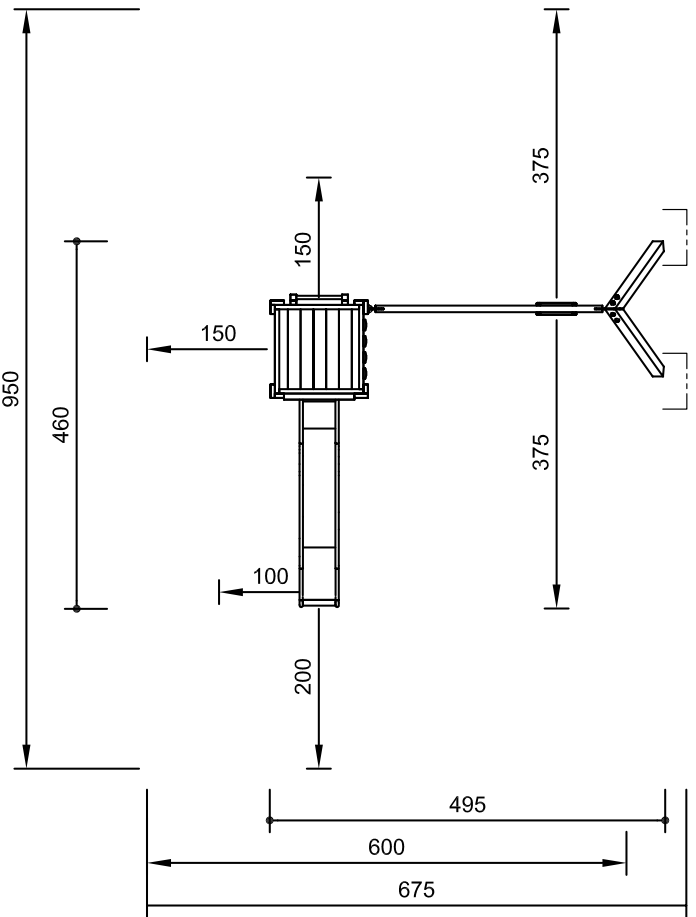

3.66415

1 Stainless Steel Slide

3.19200

with ground anchor
attachment height 1.00 m

Required space including safety distances

6.65 x 6.05 m

scale 1:100

Hut Combination 371
Order No. 2.13710

Components

- 1 Platform Hut
- 1 Single Swing special long
- 1 Stainless Steel Slide
with ground anchor
attachment height 1.50 m

Order No.

- 3.13100**
- 3.19802**
- 3.19210**

Required space including safety distances
 6.75 x 9.50 m