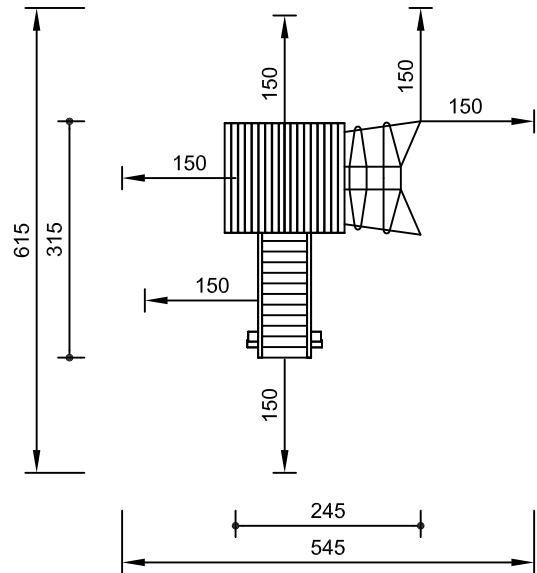

6.05 x 8.30 m

scale 1:100

Hut Combination 213
Order No. 2.12130

Components

Order No.

- 1 Small Platform Hut with roof, 2 walls, 2 benches and 1 table
- 1 Climbing Rope
- 1 Bridge 2 m with wooden handrails
- 1 Fastening Frame for Hut
- 1 Endframe

- 3.14350**
- 3.69433**
- 3.66425**
- 3.66364**
- 3.66415**

Required space including safety distances

6.05 x 4.30 m

scale 1:100

Hut Combination 214
Order No. 2.12140

Components

Order No.

- | | |
|--|----------------|
| 1 Small Platform Hut
with roof, 2 walls,
2 benches and 1 table | 3.14350 |
| 1 Inclined Climbing Net | 3.69124 |
| 1 Bridge 2 m with
wooden handrails | 3.66425 |
| 1 Fastening Frame for Hut | 3.66364 |
| 1 End Frame | 3.66415 |