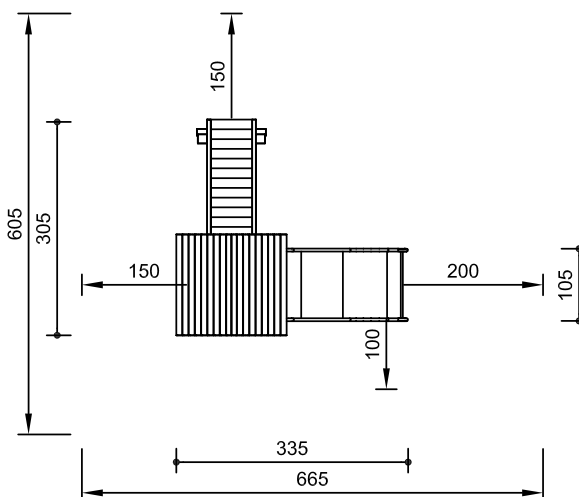

with ground anchor
attachment height 1.00 m

Required space including safety distances

6.65 x 6.05 m

scale 1:100

Hut Combination 351

without fittings

Order No. 2.13510

Components