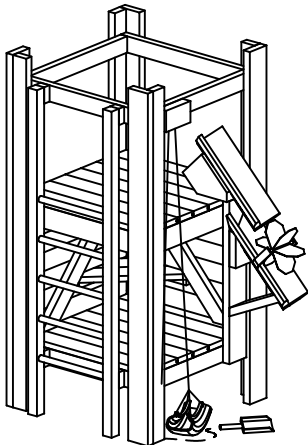

Hut Combination 34
Order No. 2.13400

Hut Combination 341
as before, Hut with roof
Order No. 2.13410

Components	Order No.
1 Platform Hut (with roof 3.13300)	3.13100
1 Sand Play Equipment	3.19210

Required space including safety distances
4.30 x 4.30 m
scale 1:100