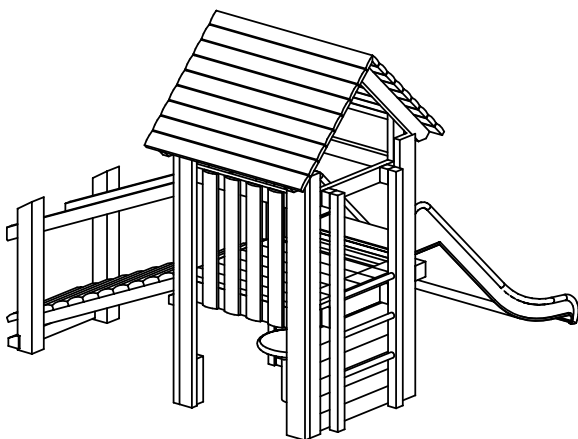

Hut Combination 350

with fittings

Order No. 2.13500

Components

Order No.

1 Small Platform Hut with roof,
2 walls, 2 benches, 1 table

3.14150

1 barrier

3.13161

1 Bridge 2 m with wooden handrails

3.66425

1 Endframe for Bridge

3.66415

1 Stainless Steel Slide

3.19200

with ground anchor
attachment height 1.00 m

Required space including safety distances

6.65 x 6.05 m

scale 1:100