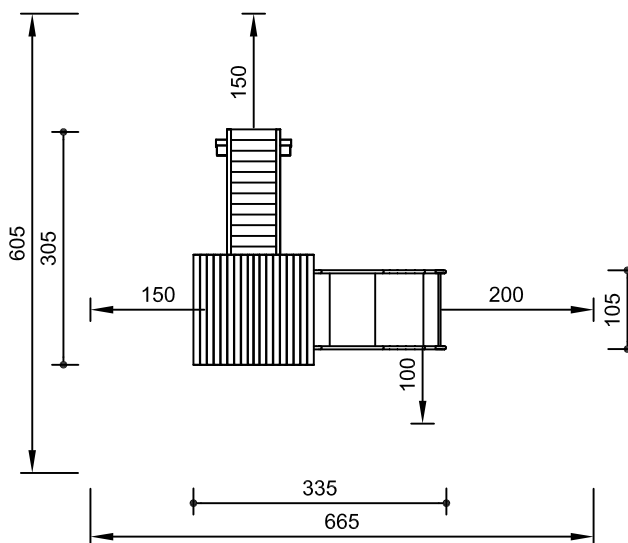

Hut Combination 350

with fittings

Order No. 2.13500

Components

Order No.

1 Small Platform Hut with roof,
2 walls, 2 benches, 1 table

3.14150

1 barrier

3.13161

1 Bridge 2 m with wooden handrails

3.66425

1 Endframe for Bridge

3.66415

1 Stainless Steel Slide

3.19200

with ground anchor
attachment height 1.00 m

Required space including safety distances

6.65 x 6.05 m

scale 1:100