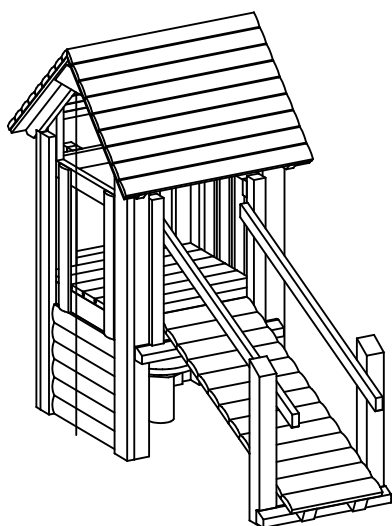

scale 1:100

Hut Combination 211
Order No. 2.12110

Components	Order No.
1 Platform Hut	3.13100
1 Climbing Trunk with chain handrail	3.69515
1 Firemen's Pole	3.69480
1 Sand Play Equipment	3.19100

Required space including safety distances
 6.20 x 4.85 m

scale 1:100

Hut Combination 212
Order No. 2.12120

Components

Order No.

- 1 Platform Hut
- 1 Inclined Climbing Net
- 1 Inclined Wall

- 3.13100**
- 3.69120**
- 3.67530**

Required space including safety distances

6.05 x 8.30 m

scale 1:100

Hut Combination 213
Order No. 2.12130

Components

Order No.

- 1 Small Platform Hut with roof, 2 walls, 2 benches and 1 table
- 1 Climbing Rope
- 1 Bridge 2 m with wooden handrails
- 1 Fastening Frame for Hut
- 1 Endframe