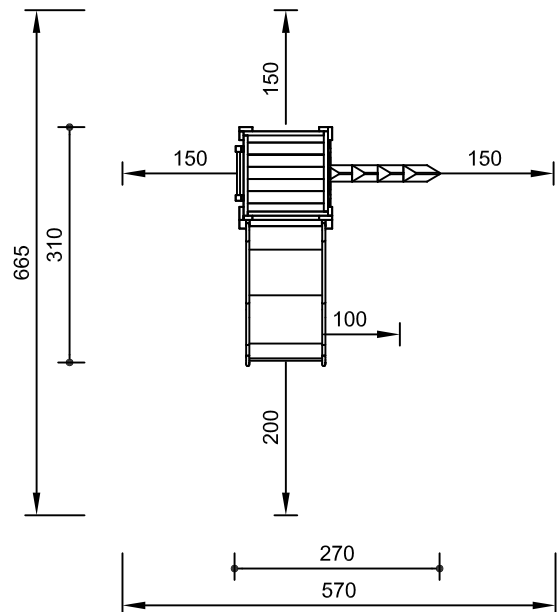

Hut Combination 215
Order No. 2.12150

Components

Order No.

1 Small Platform Hut with 2 walls, 2 benches and 1 table	3.14150
1 Climbing Trunk	3.69505
1 Stainless Steel Slide with ground anchor attachment height 1.00 m	3.19200

Required space including safety distances
5.70 x 6.65 m

scale 1:100