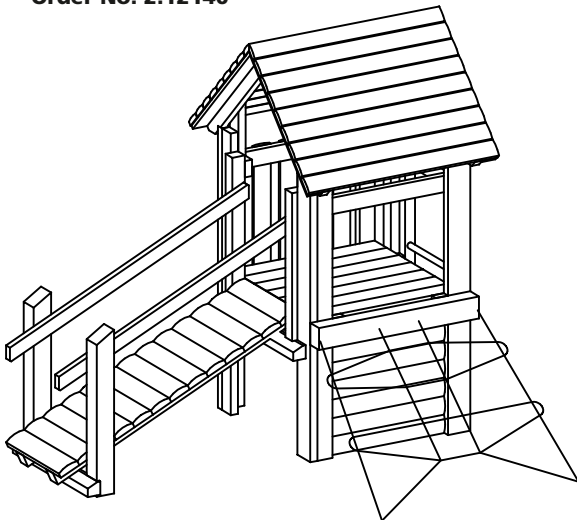

Hut Combination 214
Order No. 2.12140

Components

Order No.

1 Small Platform Hut with roof, 2 walls, 2 benches and 1 table	3.14350
1 Inclined Climbing Net	3.69124
1 Bridge 2 m with wooden handrails	3.66425
1 Fastening Frame for Hut	3.66364
1 End Frame	3.66415

Required space including safety distances
5.45 x 6.15 m

scale 1:100