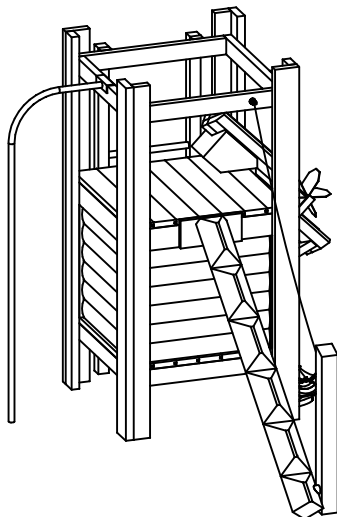

Hut Combination 210
Order No. 2.12100

Components	Order No.
1 Small Platform Hut with 2 walls, 2 benches and 1 table	3.14150
1 Climbing Trunk	3.69505
1 Firemen's Pole	3.69480

Required space including safety distances
 5.70 x 4.85 m

scale 1:100

Hut Combination 211
Order No. 2.12110

Components	Order No.
1 Platform Hut	3.13100
1 Climbing Trunk with chain handrail	3.69515
1 Firemen's Pole	3.69480
1 Sand Play Equipment	3.19100

Required space including safety distances
 6.20 x 4.85 m

scale 1:100

Hut Combination 212
Order No. 2.12120

Components

Order No.

- 1 Platform Hut
- 1 Inclined Climbing Net
- 1 Inclined Wall

- 3.13100**
- 3.69120**
- 3.67530**

Required space including safety distances