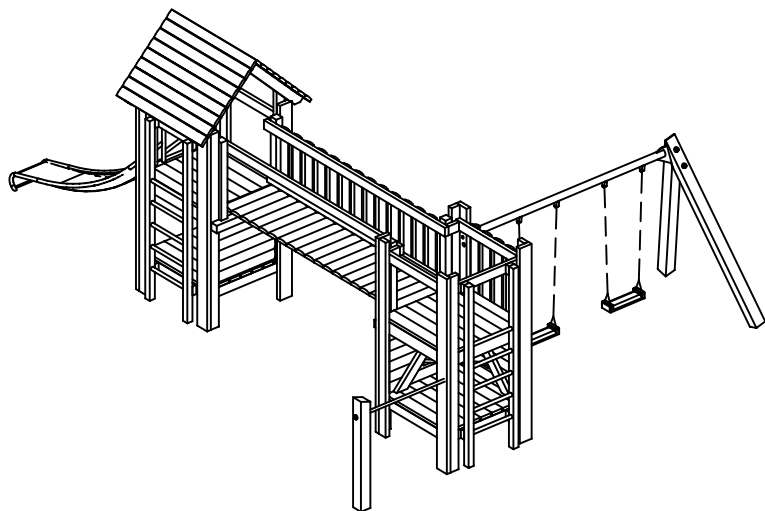

Components

- 1 Platform Hut
- 1 Single Swing special long
- 1 Stainless Steel Slide
with ground anchor
attachment height 1.50 m

Order No.

- 3.13100**
- 3.19802**
- 3.19210**

Required space including safety distances
 6.75 x 9.50 m

scale 1:100

Hut Combination 384
Order No. 2.13840

Components

- 1 Platform Hut
- 1 Single Swing special long
- 1 Stainless Steel Slide
with ground anchor
attachment height 1.50 m
- 1 Sand Play Equipment

Order No.

- 3.13100**
- 3.19802**
- 3.19210**
- 3.19100**

Required space including safety distances
 6.75 x 9.50 m

scale 1:100

Hut Combination 47
Order No. 2.14700

Components	Order No.
1 Platform Hut	3.13100
1 Platform Hut with roof	3.13300
1 Stainless Steel Slide with ground anchor attachment height 1.50 m	3.19210
1 Bridge 3 m with wooden handrail	3.66310
1 balustrade 3 m	w/o No.
2 Fastening Frames	3.66364
1 Horizontal Bar	3.69700
1 Double Swing special	3.19020