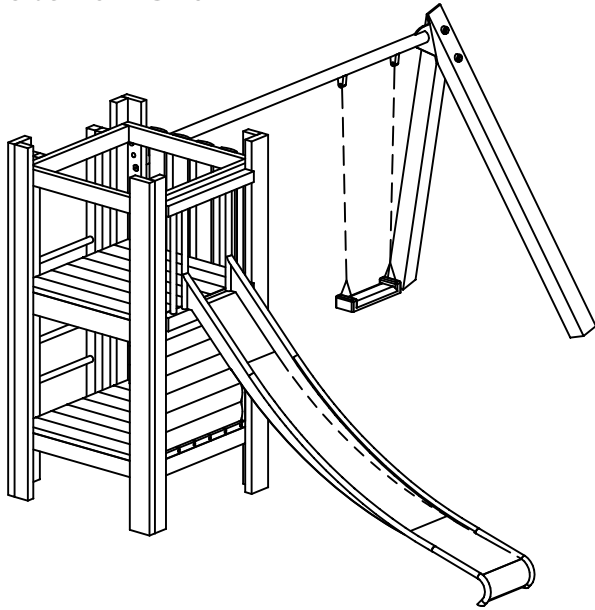

3.66415

1 Stainless Steel Slide

3.19200

with ground anchor
attachment height 1.00 m

Required space including safety distances

6.65 x 6.05 m

scale 1:100

Hut Combination 371
Order No. 2.13710

Components

- 1 Platform Hut
- 1 Single Swing special long
- 1 Stainless Steel Slide
with ground anchor
attachment height 1.50 m

Order No.

- 3.13100**
- 3.19802**
- 3.19210**

Required space including safety distances
 6.75 x 9.50 m