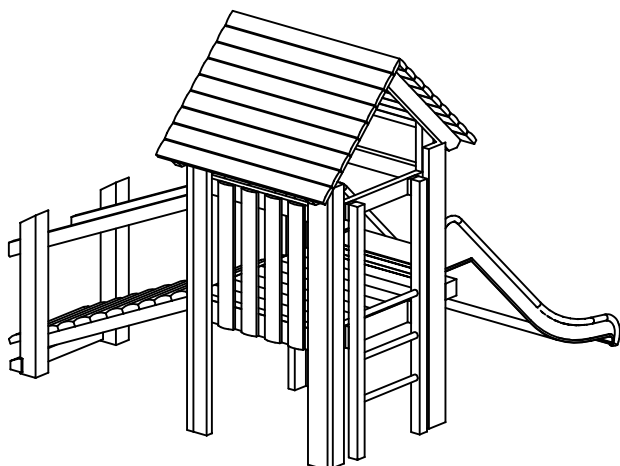

with ground anchor
attachment height 1.00 m

Required space including safety distances

6.65 x 6.05 m

scale 1:100

Hut Combination 351

without fittings

Order No. 2.13510

Components