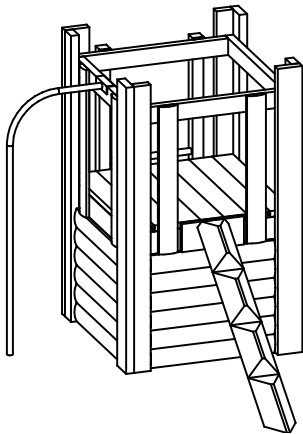

Hut Combination 210
Order No. 2.12100

Components	Order No.
1 Small Platform Hut with 2 walls, 2 benches and 1 table	3.14150
1 Climbing Trunk	3.69505
1 Firemen's Pole	3.69480

Required space including safety distances
 5.70 x 4.85 m

scale 1:100

Hut Combination 211
Order No. 2.12110

Components	Order No.
1 Platform Hut	3.13100
1 Climbing Trunk with chain handrail	3.69515
1 Firemen's Pole	3.69480
1 Sand Play Equipment	3.19100

Required space including safety distances
 6.20 x 4.85 m

scale 1:100

Hut Combination 212
Order No. 2.12120

Components

Order No.

- 1 Platform Hut
- 1 Inclined Climbing Net
- 1 Inclined Wall

- 3.13100**
- 3.69120**
- 3.67530**

Required space including safety distances

6.05 x 8.30 m

scale 1:100

Hut Combination 213
Order No. 2.12130

Components

Order No.

- 1 Small Platform Hut with roof, 2 walls, 2 benches and 1 table
- 1 Climbing Rope
- 1 Bridge 2 m with wooden handrails
- 1 Fastening Frame for Hut
- 1 Endframe