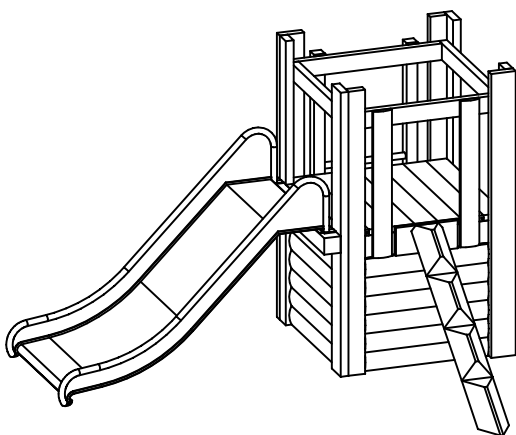

Hut Combination 215
Order No. 2.12150

Components

Order No.

1 Small Platform Hut with 2 walls, 2 benches and 1 table	3.14150
1 Climbing Trunk	3.69505
1 Stainless Steel Slide with ground anchor attachment height 1.00 m	3.19200

Required space including safety distances
5.70 x 6.65 m

scale 1:100