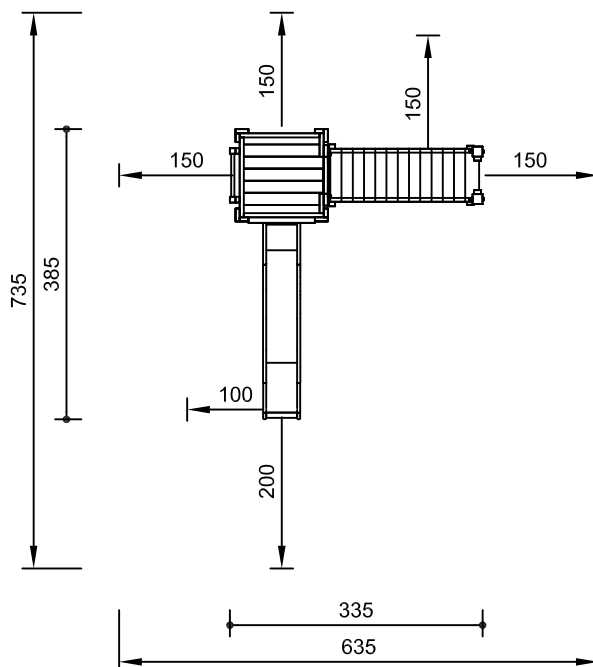

Required space including safety distances
 5.70 x 6.65 m

scale 1:100

Hut Combination 216
Order No. 2.12160

Components

Order No.

- 1 Platform Hut **3.13100**
- 1 Inclined Wall **3.67530**
- 1 Stainless Steel Slide **3.19210**
 with ground anchor
 attachment height 1.50 m

Required space including safety distances

7.40 x 8.20 m

scale 1:100

Hut Combination 217
Order No. 2.12170

Components

Order No.

- 1 Platform Hut **3.13100**
- 1 Stainless Steel Slide **3.19210**
 with ground anchor
 attachment height 1.50 m
- 1 Bridge 2 m with **3.66420**
 chain handrails
- 1 Fastening Frame for Hut **3.66360**
- 1 Endframe with ladder **3.66386**