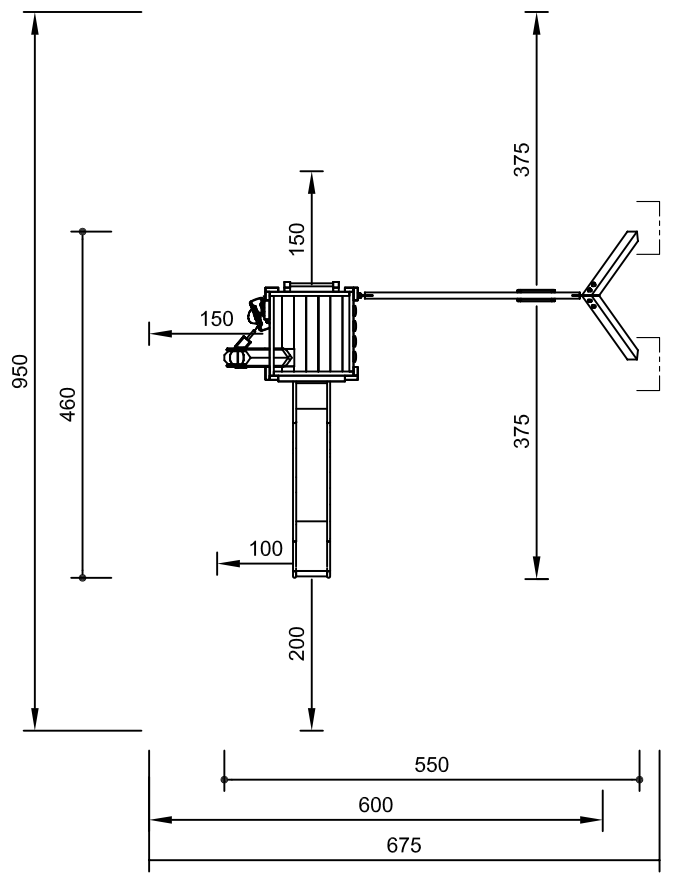

Hut Combination 384
Order No. 2.13840

Components

- 1 Platform Hut
- 1 Single Swing special long
- 1 Stainless Steel Slide
  with ground anchor
  attachment height 1.50 m
- 1 Sand Play Equipment

Order No.

- **3.13100**
- **3.19802**
- **3.19210**
- **3.19100**

Required space including safety distances
6.75 x 9.50 m

scale 1:100