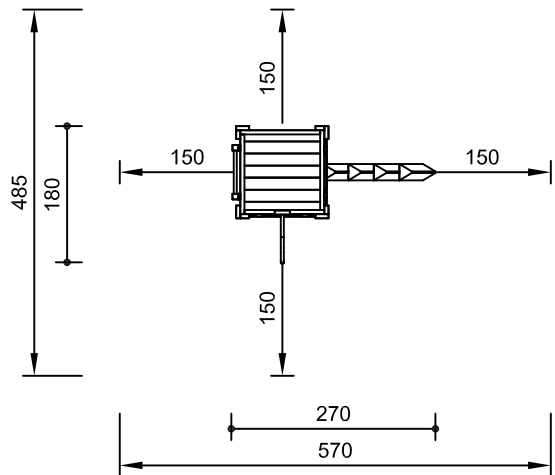

Hut Combination 210
Order No. 2.12100

Components	Order No.
1 Small Platform Hut with 2 walls, 2 benches and 1 table	3.14150
1 Climbing Trunk	3.69505
1 Firemen's Pole	3.69480

Required space including safety distances
 5.70 x 4.85 m