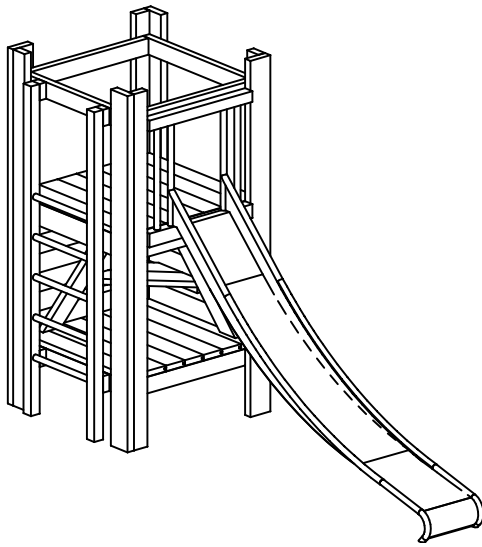

Required space including safety distances

7.40 x 8.20 m

scale 1:100

Hut Combination 217
Order No. 2.12170

Components

Order No.

- 1 Platform Hut **3.13100**
- 1 Stainless Steel Slide **3.19210**
 with ground anchor
 attachment height 1.50 m
- 1 Bridge 2 m with **3.66420**
 chain handrails
- 1 Fastening Frame for Hut **3.66360**
- 1 Endframe with ladder **3.66386**

Required space including safety distances

6.35 x 7.35 m

scale 1:100

Hut Combination 32
Order No. 2.13200

Components	Order No.
1 Platform Hut	3.13100
1 Stainless Steel Slide with ground anchor attachment height 1.50 m	3.19210