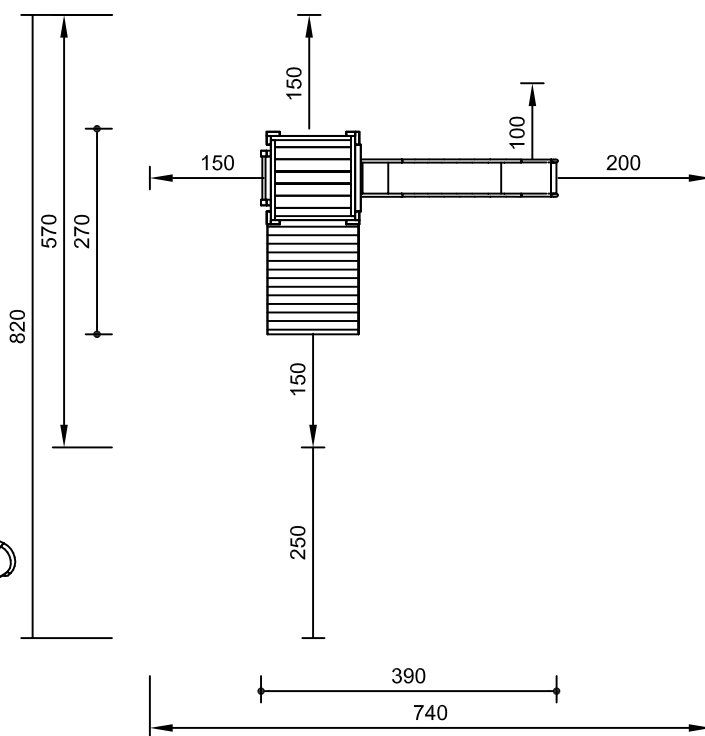

Hut Combination 216
Order No. 2.12160

Components

Order No.

- 1 Platform Hut **3.13100**
- 1 Inclined Wall **3.67530**
- 1 Stainless Steel Slide **3.19210**
  with ground anchor
  attachment height 1.50 m

Required space including safety distances

7.40 x 8.20 m

scale 1:100