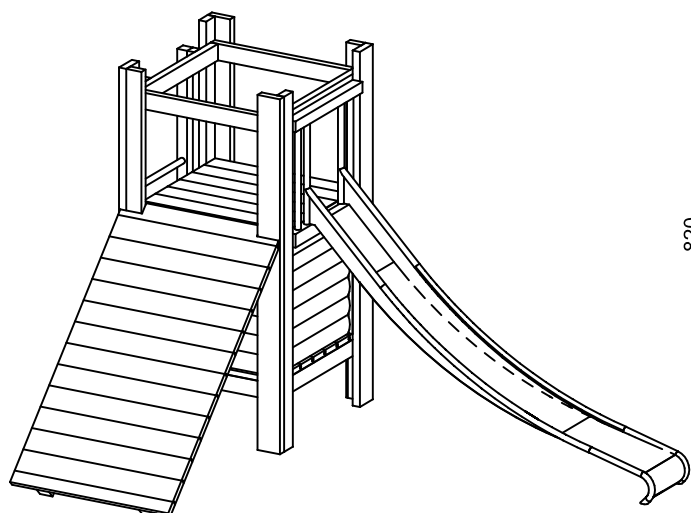

Hut Combination 216
Order No. 2.12160

Components

Order No.

- 1 Platform Hut **3.13100**
- 1 Inclined Wall **3.67530**
- 1 Stainless Steel Slide **3.19210**
  with ground anchor
  attachment height 1.50 m

Required space including safety distances

7.40 x 8.20 m

scale 1:100