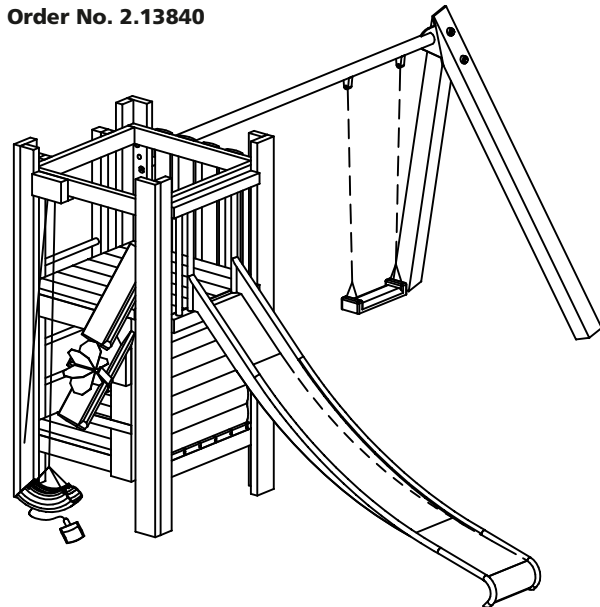

3.66415

1 Stainless Steel Slide

3.19200

with ground anchor
attachment height 1.00 m

Required space including safety distances

6.65 x 6.05 m

scale 1:100

Hut Combination 371
Order No. 2.13710

Components

- 1 Platform Hut
- 1 Single Swing special long
- 1 Stainless Steel Slide
with ground anchor
attachment height 1.50 m

Order No.

- 3.13100**
- 3.19802**
- 3.19210**

Required space including safety distances
 6.75 x 9.50 m

scale 1:100

Hut Combination 384
Order No. 2.13840

Components

- 1 Platform Hut
- 1 Single Swing special long
- 1 Stainless Steel Slide
with ground anchor
attachment height 1.50 m
- 1 Sand Play Equipment

Order No.