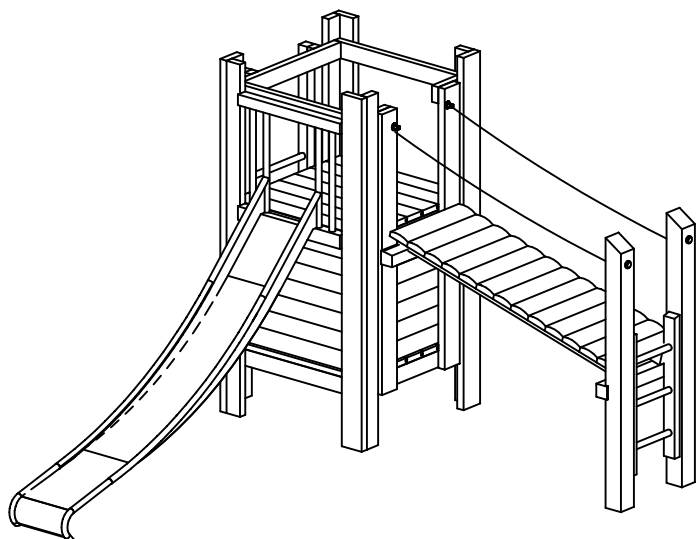

Hut Combination 217
Order No. 2.12170

Components

Order No.

- 1 Platform Hut **3.13100**
- 1 Stainless Steel Slide **3.19210**
  with ground anchor
  attachment height 1.50 m
- 1 Bridge 2 m with **3.66420**
  chain handrails
- 1 Fastening Frame for Hut **3.66360**
- 1 Endframe with ladder **3.66386**

Required space including safety distances

6.35 x 7.35 m

scale 1:100