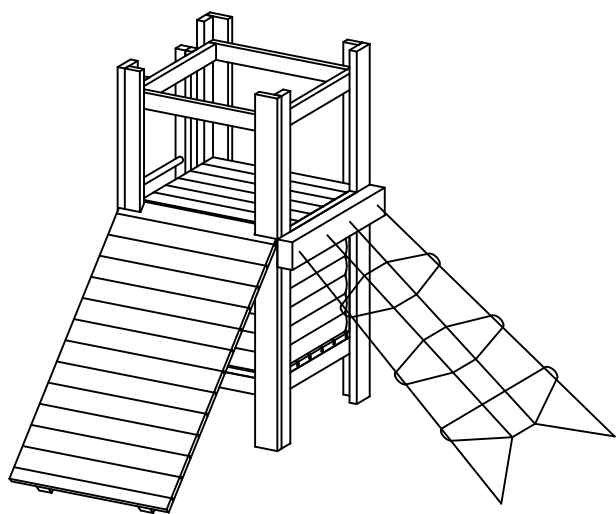

scale 1:100

Hut Combination 211
Order No. 2.12110

Components	Order No.
1 Platform Hut	3.13100
1 Climbing Trunk with chain handrail	3.69515
1 Firemen's Pole	3.69480
1 Sand Play Equipment	3.19100

Required space including safety distances
 6.20 x 4.85 m

scale 1:100

Hut Combination 212
Order No. 2.12120

Components

Order No.

- 1 Platform Hut
- 1 Inclined Climbing Net
- 1 Inclined Wall

- 3.13100**
- 3.69120**
- 3.67530**

Required space including safety distances