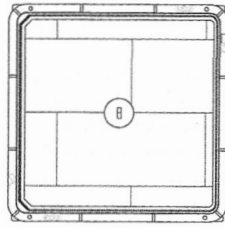

TYPE OF MOVEMENT

Raised by turning handle

TOTAL WEIGHT

450kg

STRUCTURE

Stainless steel, cast iron and concrete

ADDITIONAL EQUIPMENT

- Water system
- Compressed air system
- Gassystem
- Telephone system
- Jacks Rj-data
- Audio-video connectors

PUPS01 STANDARD DIMENSIONS

Recessed cover for infill

Cast iron cover

PUPS01 TYPICAL INSTALLATION

Side view

Front view

Flexible copper cable to earth

Incoming supply well