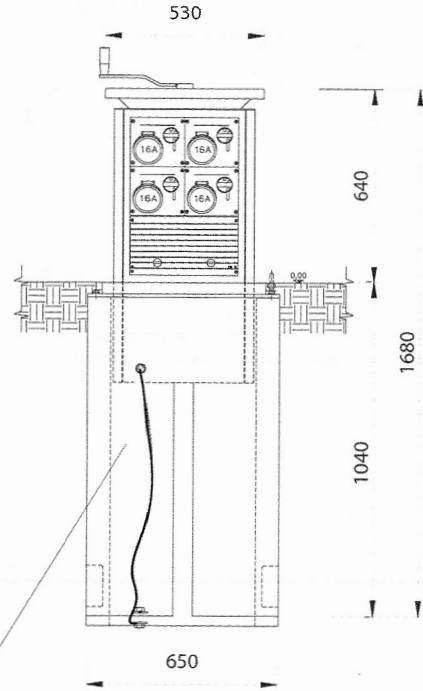

TYPE OF MOVEMENT

Raised by turning handle

TOTAL WEIGHT

450kg

STRUCTURE

Stainless steel, cast iron and concrete

ADDITIONAL EQUIPMENT

- Water system
- Compressed air system
- Gassystem
- Telephone system
- Jacks Rj-data
- Audio-video connectors

PUPS01 STANDARD DIMENSIONS

Recessed cover for infill

Cast iron cover

PUPS01 TYPICAL INSTALLATION

Side view

Front view

Flexible copper cable to earth

Incoming supply well