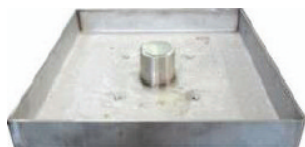

PUPS 01

Total power 125 amps single or 3 phase incoming supply.
Can be used to supply electricity, water, gas and telephone.
Raised by turning handle(suitable for use in HGV areas).

COVER TYPES

A. Cover to fill stainless steel AISI304 20t load

B. Cover closed cast iron 40t load

C. Cover to fill cast iron 40t load

ELECTICAL CONFIGURATIONS

1. (For a stage or events)

- 1 no. 63 amp 5P sockets with RCBO protection
- 2 no. 32 amp 2P sockets with RCBO protection
- 4 no. 16 amp 2P sockets with RCBO protection

2. (For a stage or events)

- 1 no. 125 amp 5P sockets with RCBO protection
- 1 no. 32 amp 2P sockets with RCBO protection
- 1 no. 32 amp 5P sockets with RCBO protection

3. (For a market)

- 4 no. 16 amp 2P sockets with RCBO protection
- 2 no. 32 amp 2P sockets with RCBO protection
- 6 no. 16 amp 2P sockets with RCBO protection