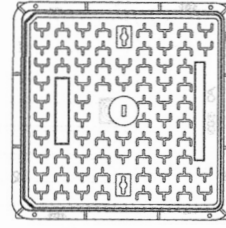

TYPE OF MOVEMENT

Raised by turning handle

TOTAL WEIGHT

450kg

STRUCTURE

Stainless steel, cast iron and concrete

ADDITIONAL EQUIPMENT

- Water system
- Compressed air system
- Gassystem
- Telephone system
- Jacks Rj-data
- Audio-video connectors

PUPS01 STANDARD DIMENSIONS

Recessed cover for infill

Cast iron cover

PUPS01 TYPICAL INSTALLATION

Side view

Front view

Flexible copper cable to earth

Incoming supply well