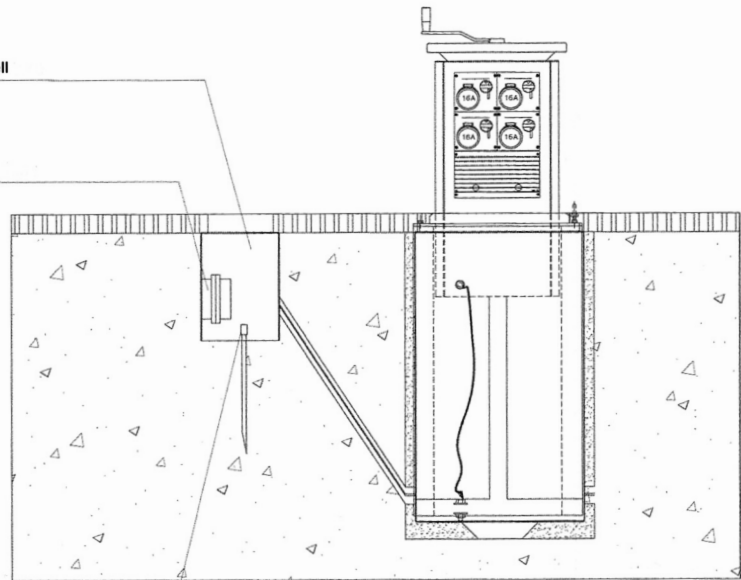

HEAD OFFICE
PO Box 1447
Ilford, Essex IG2 6GT

SCOTLAND & NORTHERN IRELAND
PO Box 11355
Paisley PA3 9DW

Tel: +44 (0)20 8227 0208

Tel: +44 (0)141 533 0554

www.popuppower.co.uk