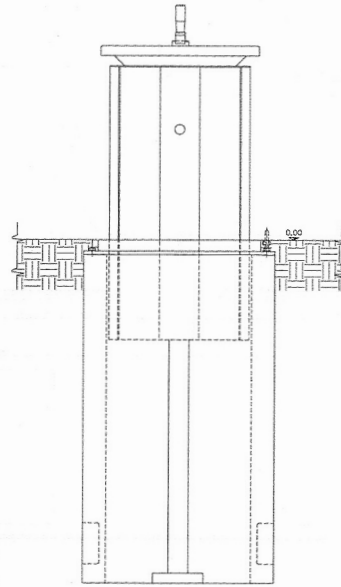

TYPE OF MOVEMENT

Raised by turning handle

TOTAL WEIGHT

450kg

STRUCTURE

Stainless steel, cast iron and concrete

ADDITIONAL EQUIPMENT

- Water system
- Compressed air system
- Gassystem
- Telephone system
- Jacks Rj-data
- Audio-video connectors

PUPS01 STANDARD DIMENSIONS

Recessed cover for infill

Cast iron cover

PUPS01 TYPICAL INSTALLATION

Side view

Front view

Flexible copper cable to earth

Incoming supply well