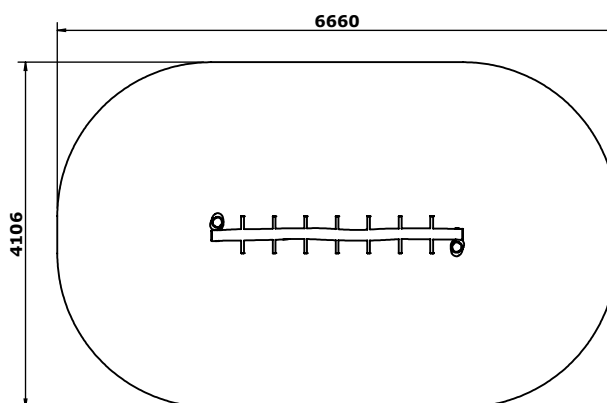

6024R - Robinia Monkey Bars

Trim Trail - Robinia - Monkey Bars

Following on from our successful trim trail range is our new Robinia trim trail.

The Monkey Bars are the ultimate test of upper body and hand strength. Children are sure to attempt getting all the way across time and time again.

6024R - Surfacing Overview

Product Type:	Trim Trail
Product Category:	Robinia Trim Trail
Age Range:	3+
Promotes:	Balance, Co-ordination, Physical
Total Height:	2.1m
Max Fall Height:	2000mm
Surfacing Req:	24.5m ²
Weight / Heaviest Parts:	100kg / 31kg
Concrete Required:	0.21m ³
Installation:	2 People
Installation Hours:	4 Hours

6024R - Elevation View