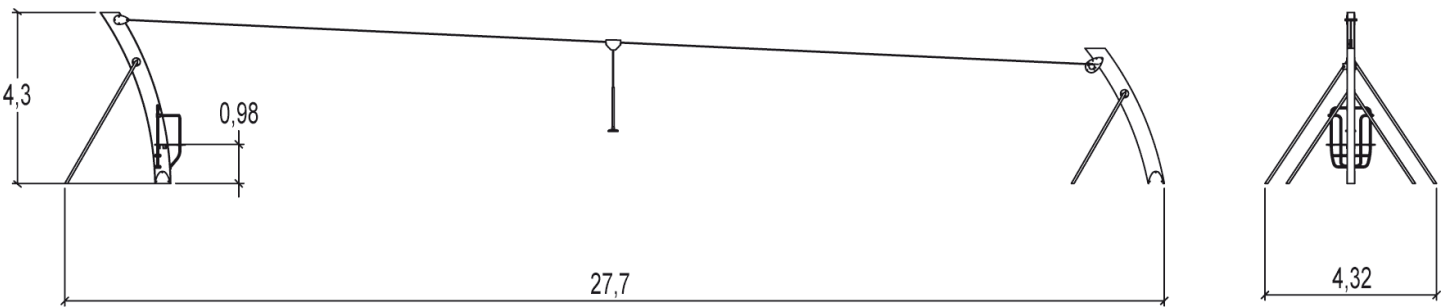

6+

1

1,4m

1 = 27,7m 2 = 4,32m 3 = 4,3m

Play value

sliding

meeting / role play

Accessibility

Motor disability

Sensorial Disabilities

Learning Disabilities

Installation of equipment

Impact area =

-  Impact area
-  Free space

		
1	1m	84m ²
2	1,40m	27m ²

2

10h30

1.66m³

111m²

609kg

193kg

Proludic

2003-06-13