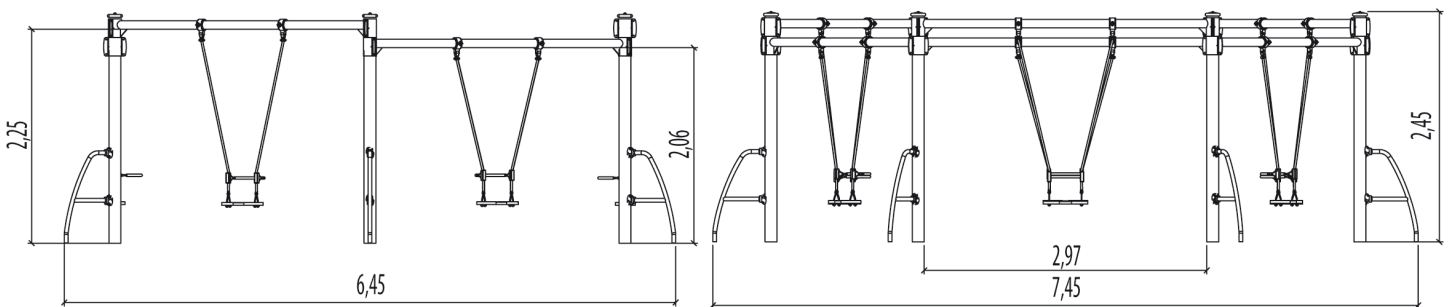

Swings

J482

3+

6

1,4m

1 = 6,45m 2 = 7,45m 3 = 2,45m

Play value

swinging

Accessibility

Motor disability

Sensorial Disabilities

Learning Disabilities

Proludic