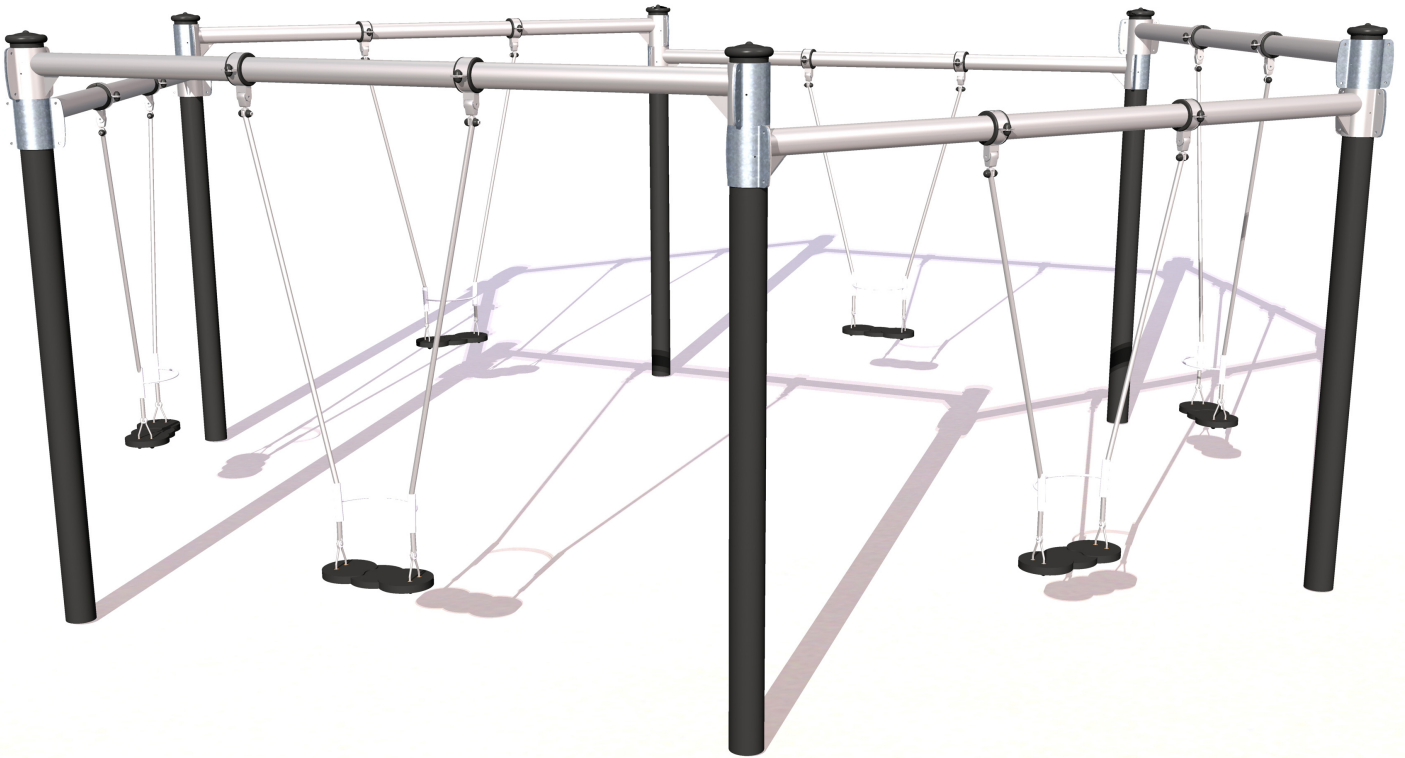

Swings

J482

3+

6

1,4m

1 = 6,45m 2 = 7,45m 3 = 2,45m

Play value

swinging

Accessibility

Motor disability

Sensorial Disabilities

Learning Disabilities

Proludic

Installation of equipment

Impact area =

-  Impact area
-  Free space

		
1	1,4m	58,5m ²
2	1,4m	115,5m ²

2

03h30

0.54m³

58.5m²

475kg

34kg

Proludic