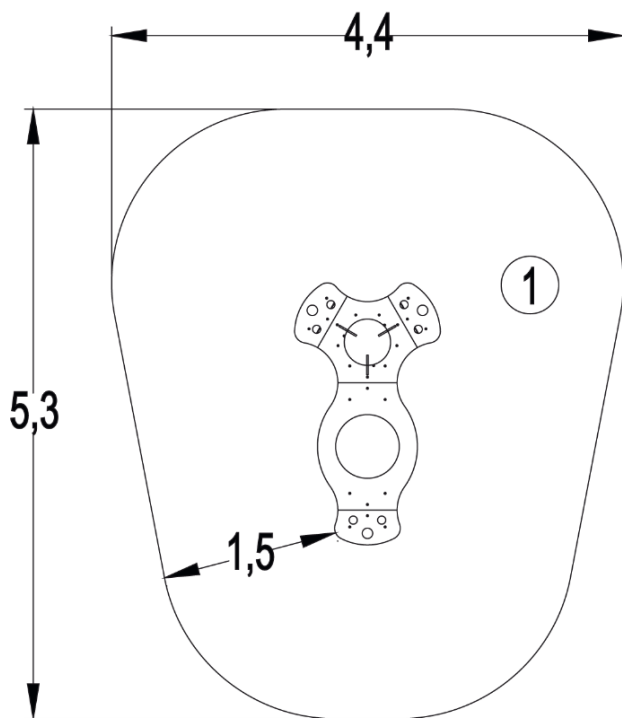

Sand play equipment / Sandpit

J5300

3+

10

0m

1 = 2,26m 2 = 1,26m 3 = 0,82m

Play value

meeting

handling

Sensory play

Proludic

Installation of equipment

Impact area =

-  Impact area
-  Free space

	
1	0m
	20m ²

							
0	00h00	0m ³	20m ²	65kg	-		0000-00-00