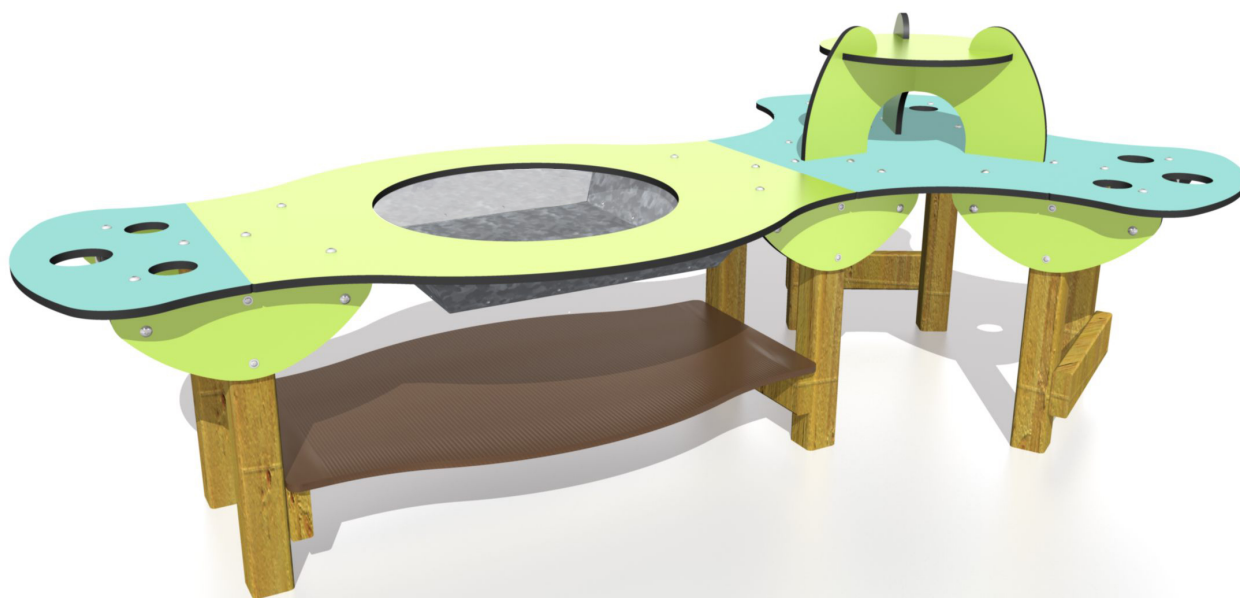

Sand play equipment / Sandpit

J5300

3+

10

0m

1 = 2,26m 2 = 1,26m 3 = 0,82m

Play value

meeting

handling

Sensory play

Proludic

Installation of equipment

Impact area =

-  Impact area
-  Free space

	
1	0m
	20m ²

							
0	00h00	0m ³	20m ²	65kg	-		0000-00-00