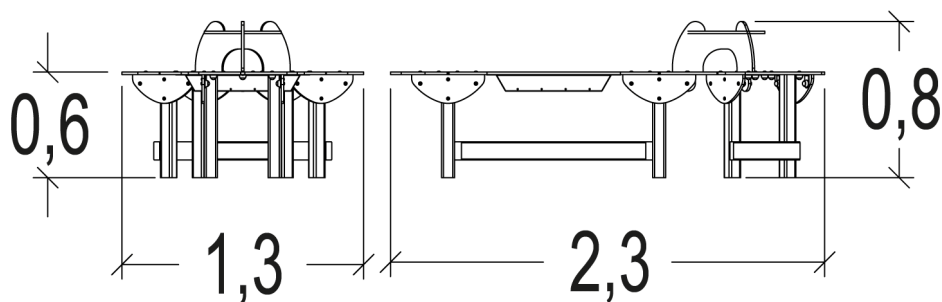

Sand play equipment / Sandpit

J5300

3+

10

0m

1 = 2,26m 2 = 1,26m 3 = 0,82m

Play value

meeting

handling

Sensory play

Proludic

Installation of equipment

Impact area =

-  Impact area
-  Free space

	
1	0m
	20m ²

							
0	00h00	0m ³	20m ²	65kg	-		0000-00-00