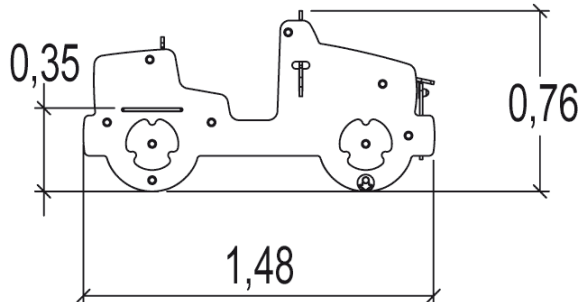

2-6

4

0,35m

1 = 1,5m 2 = 0,7m 3 = 0,8m

Play value			
hiding / resting 	climbing 	meeting / role play 	handling 

Accessibility	
 Motor disability	<input checked="" type="checkbox"/>
Sensorial Disabilities	<input type="checkbox"/>
Learning Disabilities	<input checked="" type="checkbox"/>

Installation of equipment

Impact area =

-  Impact area
-  Free space

		
1	0,35m	15m ²

2

01h30

0.1m³

15m²

42kg

7kg

Proludic

0000-00-00