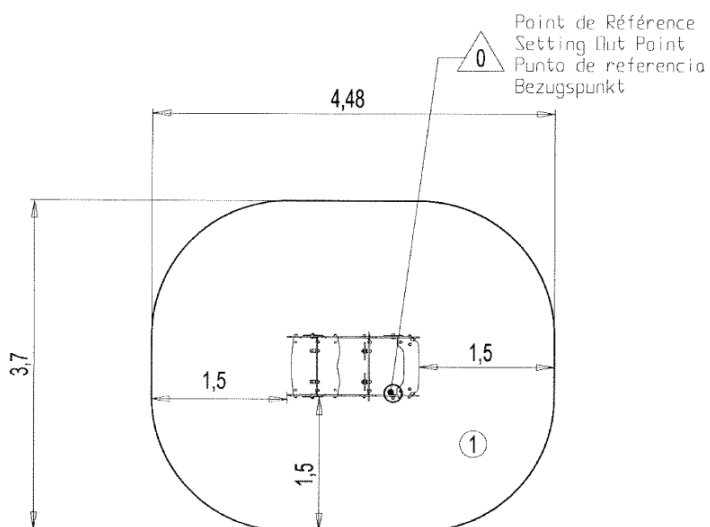

2-6

4

0,35m

1 = 1,5m 2 = 0,7m 3 = 0,8m

Play value			
hiding / resting 	climbing 	meeting / role play 	handling 

Accessibility	
 Motor disability	<input checked="" type="checkbox"/>
Sensorial Disabilities	<input type="checkbox"/>
Learning Disabilities	<input checked="" type="checkbox"/>

Installation of equipment

Impact area =

-  Impact area
-  Free space

		
1	0,35m	15m ²

2

01h30

0.1m³

15m²

42kg

7kg

Proludic

0000-00-00