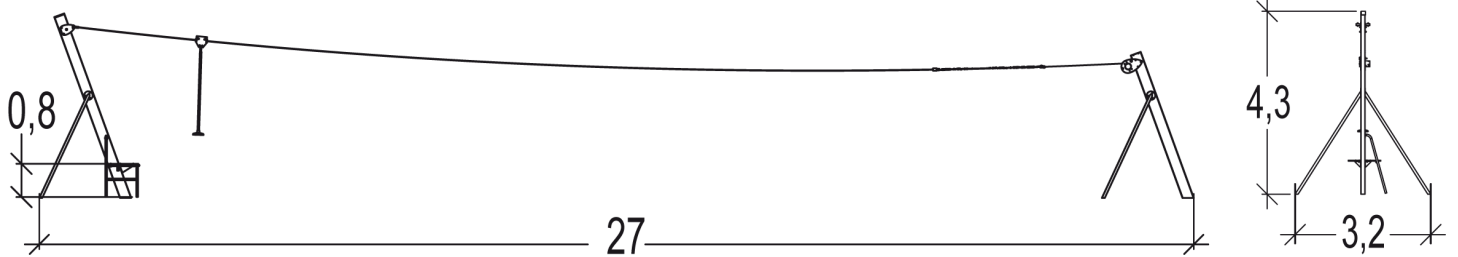

4+

1

1,4m

1 = 26,8m 2 = 4,2m 3 = 4,3m

Play value

sliding

meeting / role play

Installation of equipment

Impact area =

-  Impact area
-  Free space

		
1	1m	89m ²
2	1,4m	13,5m ²

2

20h00

2m³

102.5m²

378kg