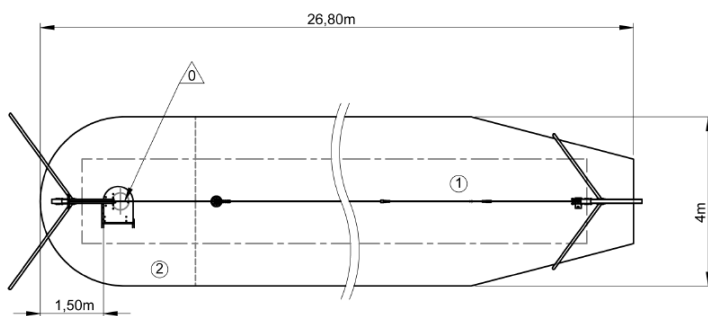

4+

1

1,4m

1 = 26,8m 2 = 4,2m 3 = 4,3m

Play value

sliding

meeting / role play

Installation of equipment

Impact area =

-  Impact area
-  Free space

		
1	1m	89m ²
2	1,4m	13,5m ²

2

20h00

2m³

102.5m²

378kg