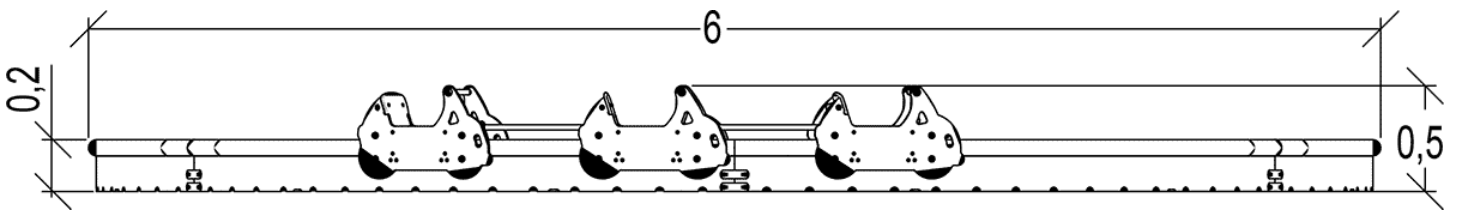

 2+ |
  5 |
  0,5m |
  1 = 5,9m 2 = 5,9m 3 = 0,5m

 Motor disability
 Sensorial disabilities
 Learning disabilities

Play value : 4

meeting

handling

role play

rotating

Installation of equipment

Impact area =

 Impact area
 Free space

		
1	0,5m	60,5m ²

2

04h00

0.33m³

60.5m²

256kg