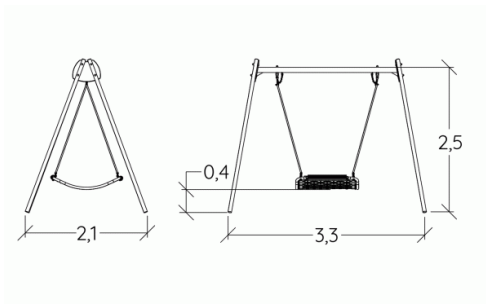

2+

5

1,42m

1 = 3,37m 2 = 2,09m 3 = 2,58m

Motor disabilities
 Sensorial disabilities
 Learning disabilities

Play value : 3

swinging

meeting

resting

Installation of equipment

Impact area =

 Impact area
 Free space

		
1	1,42m	15,5m ²

2

04h00

0.3m³

15.5m²

120kg

28kg

0000-00-00