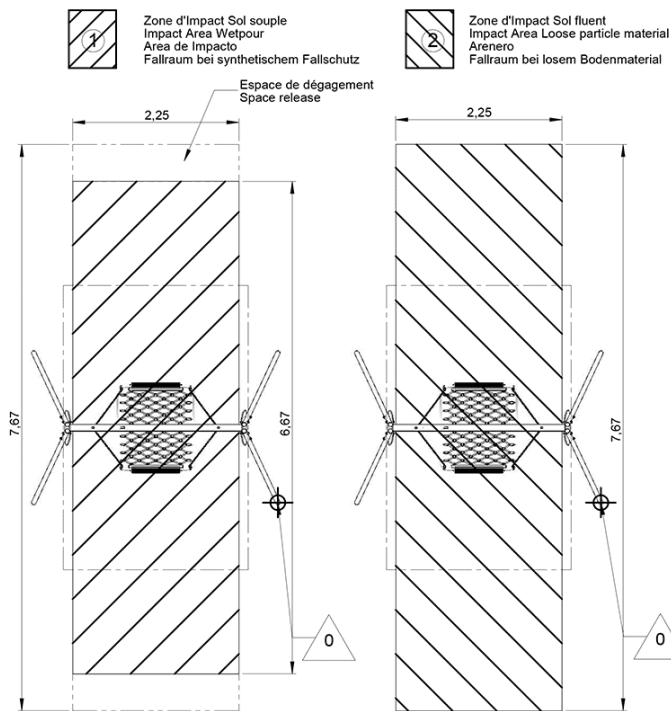

resting

Installation of equipment

Impact area =

 Impact area
 Free space

		
1	1,42m	15,5m ²

2

04h00

0.3m³

15.5m²

120kg

28kg

0000-00-00