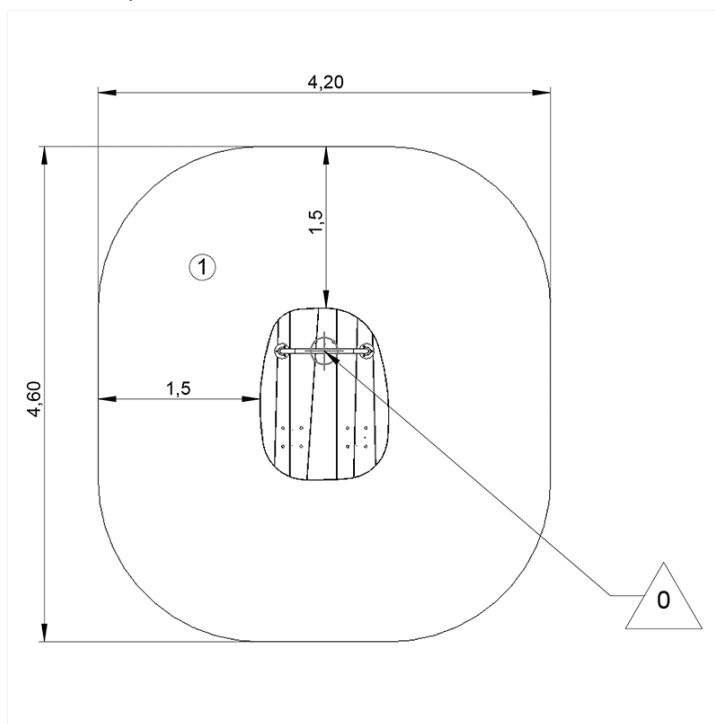

meeting

role play

Installation of equipment

Impact area =

 Impact area
 Free space

		
1	0,60m	17,5m ²

2

03h00

0.02m³

17.5m²

122kg

56kg

Proludic

0000-00-00