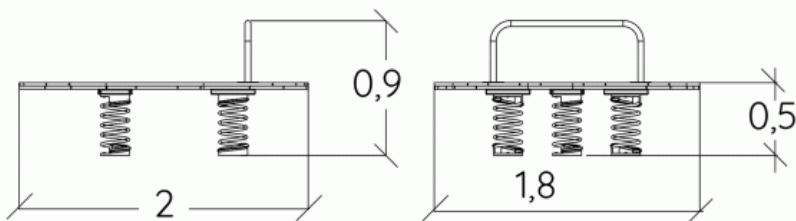

3+

5

0,6m

1 = 1,6m 2 = 1,2m 3 = 1m

Motor disabilities
 Sensorial disabilities
 Learning disabilities

Play value : 4

swinging

balancing

meeting

role play

Installation of equipment

Impact area =

 Impact area
 Free space

		
1	0,60m	17,5m ²

2

03h00

0.02m³

17.5m²

122kg

56kg

Proludic

0000-00-00