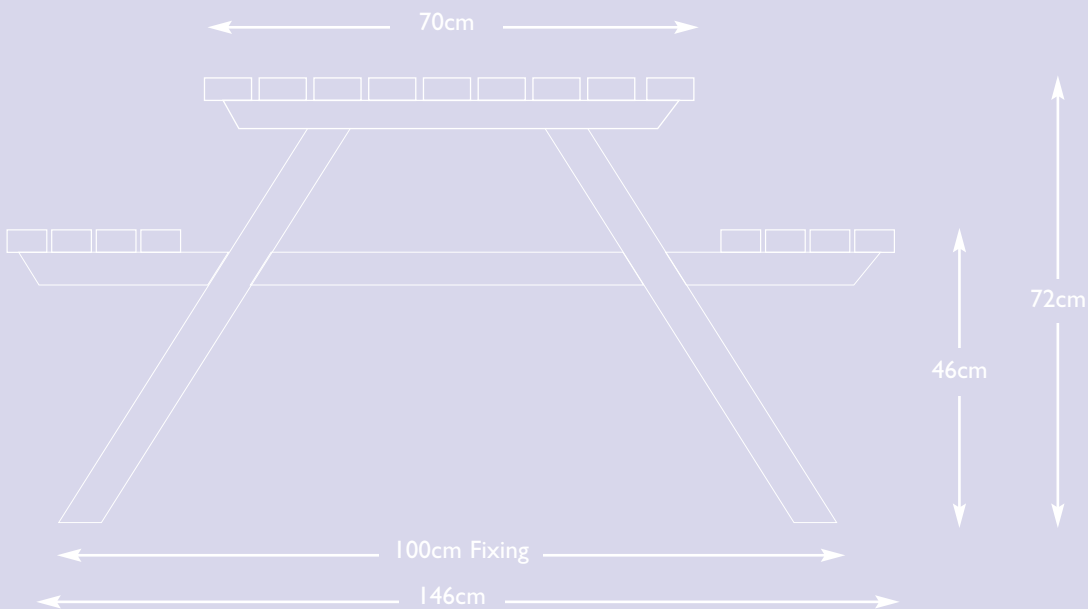

MATERIAL DIMENSIONS

Frame: 6cm x 3cm
Slats: 6cm x 3cm

Kimpton 180cm: 97kg
Kimpton 150cm: 84kg

Variations

These stylish benches are available in a choice of four colours and various coatings.

			
GREEN RAL 6005	BLUE RAL 5017	BLACK RAL 9005	WHITE HIPCA 9910