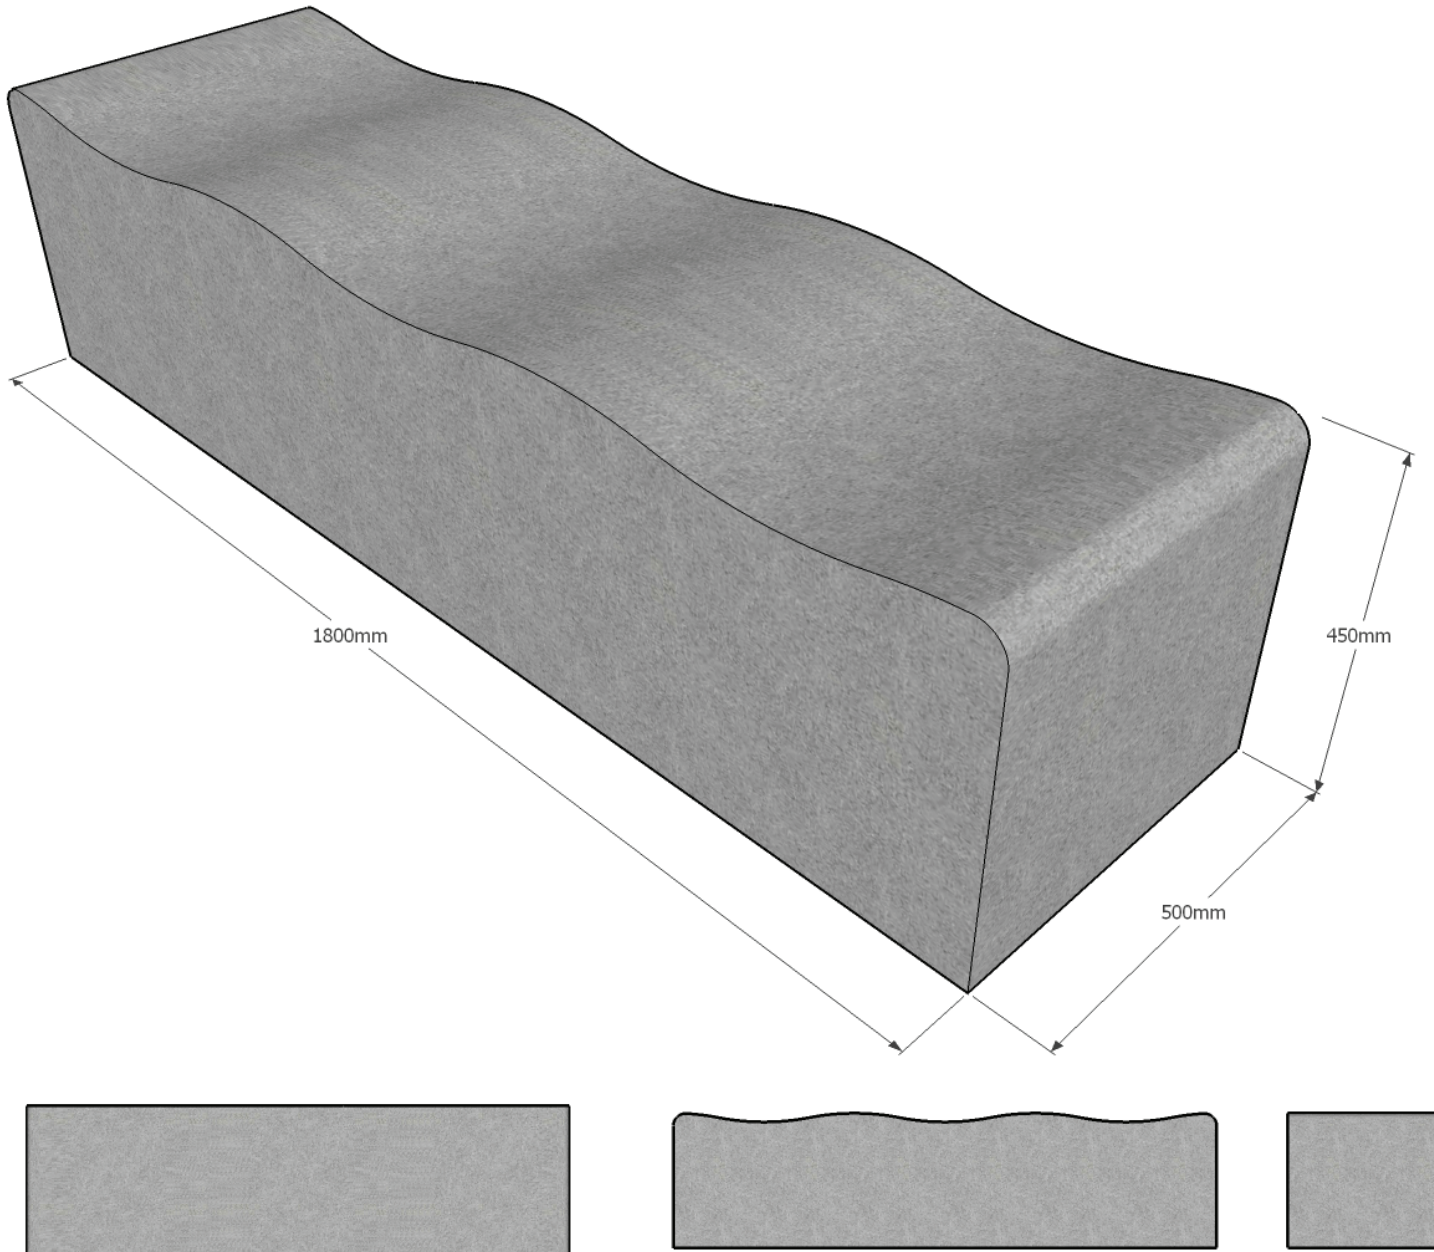

## SERPENTINE bench - granite

#### composition

Seat material - Silver/grey granite

#### dimensions

*Metric* length 1800mm | width 500mm | height 450mm

*Imperial* length 5' 11" | width 1' 7½" | height 1' 5½"