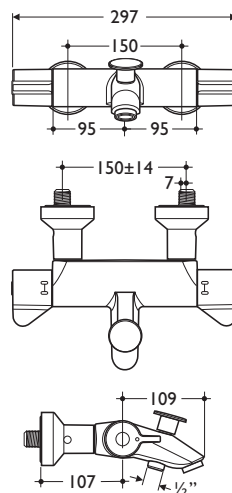

- Automatic diverter
- Anti-vandal laminar flow nozzle

Illustrated

A4128AA Contour 21 bath shower mixer thermostatic exposed, chromium plated

Special notes

Operating pressure from 1.0 to 3.0 bar. Suitable for use with Trevi and Outline power shower kits

Options

When panel mounted use both items
S7839AA Panel mounting kit
B8485AA Panel escutcheons, chromium plated