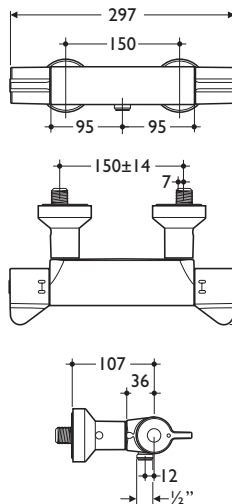

showers

contour 21 shower & bath shower mixers

A stylish wall mounted exposed thermostatic fail safe shower with built-in safety stop feature. Small lever operated.

Suitable for balanced high pressure systems. Ease of installation with variable centres and unique maximum hot supply temperature override for safe thermal disinfection.

- Wall mounted thermostatic shower mixer

Illustrated

A4127AA Contour 21 shower mixer thermostatic exposed, chromium plated

Special notes

Operating pressure from 1.0 to 3.0 bar. Suitable for use with Trevi and Outline power shower kits

Special notes

Operating pressure from 1.0 to 3.0 bar. Suitable for use with Trevi and Outline power shower kits

Options

When panel mounted use both items
S7839AA Panel mounting kit
B8485AA Panel escutcheons, chromium plated