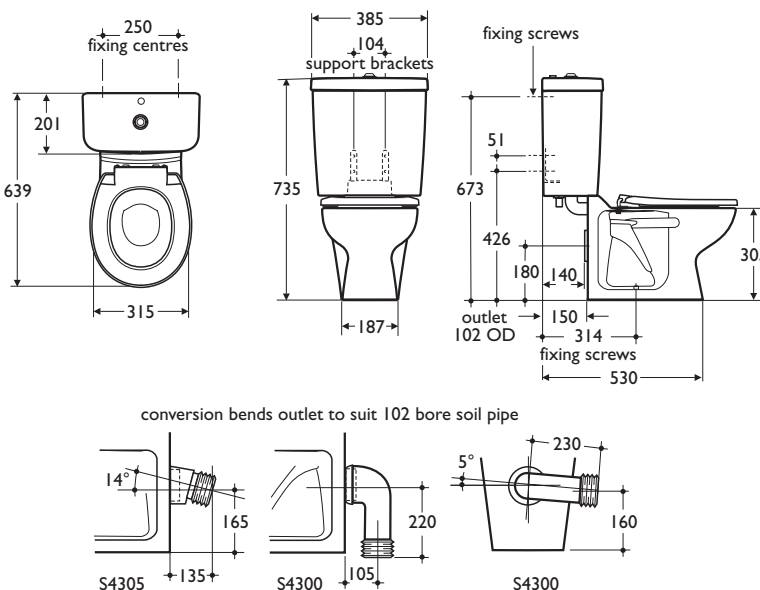

WCs

contour 21 schools 305 cc

305mm close coupled WC pan for younger children in schools or public areas.

Open flushing rim.

See page 5:2:4H for btw applications.

- Schools use (age 3-6 years)
- Close coupled or back to wall wc pan
- Secure bottom fixing seats
- Secure cover fastening
- Choice of 5 colours, seat or seat & cover

Material

Vitreous china

Weight

WC pan 14.0kg
 Cistern 11.0kg
 Seat & cover 1.9kg
 Seat only 0.8kg

Colours

Sanitaryware available in White (01) only. Seats available in;

- White (01)
- Grey (LJ)
- Blue (36)
- Red (GQ)
- Black (66)

Standards

Vitreous china to BS 3402

Options

S4056 Contour 21 toilet seat and cover for 305mm high pan, bottom fixing hinges

Associated products

Panekta Connectors
S4305 converts to P trap
S4300 converts to S or turned P trap

Special notes

WC screwed to floor and cistern screwed to wall

WCs
close coupled