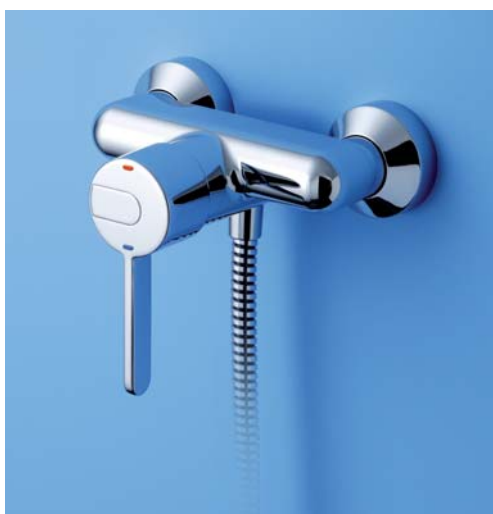

showers

contour 21 shower mixers

Sequential thermostatic 120mm lever operated, build in fail safe shower with safety stop feature.

Suitable for balanced and unbalanced low or high pressure systems.

- Domestic and commercial use
- Automatic shut off if hot or cold supply fails
- 120mm access friendly lever handles
- DDA compliant
- Sealed wall escutcheons

- Build in thermostatic sequential lever shower mixer

Illustrated

A4129AA Contour 21 shower mixer thermostatic sequential build-in, chromium plated

Special notes

Operating pressures from 0.2 to 3.0 bar. Suitable for use with either Trevi or Outline power shower kits

valves & fittings

showers

- Exposed thermostatic sequential lever shower mixer
- Adjustable inlet pipe positions

Illustrated

A4130AA Contour 21 shower mixer thermostatic sequential exposed, chromium plated

Options

When panel mounted use both items
S7839AA Panel mounting kit
B8485AA Panel escutcheons, chromium plated

Special notes

Operating pressure from 0.2 to 3.0 bar. Suitable for use with Trevi or Outline shower kits