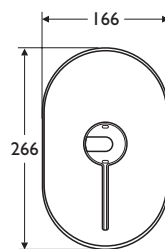

showers

contour 21 shower mixers

Sequential thermostatic 120mm lever operated, build in fail safe shower with safety stop feature.

Suitable for balanced and unbalanced low or high pressure systems.

- Domestic and commercial use
- Automatic shut off if hot or cold supply fails
- 120mm access friendly lever handles
- DDA compliant
- Sealed wall escutcheons

Options

When panel mounted use both items
S7839AA Panel mounting kit
B8485AA Panel escutcheons, chromium plated

Special notes

Operating pressure from 0.2 to 3.0 bar. Suitable for use with Trevi or Outline shower kits