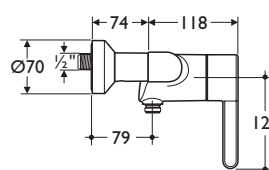

- Build in thermostatic sequential lever shower mixer

Illustrated

A4129AA Contour 21 shower mixer thermostatic sequential build-in, chromium plated

Special notes

Operating pressures from 0.2 to 3.0 bar. Suitable for use with either Trevi or Outline power shower kits

valves & fittings

showers

- Exposed thermostatic sequential lever shower mixer
- Adjustable inlet pipe positions

Illustrated

A4130AA Contour 21 shower mixer thermostatic sequential exposed, chromium plated

Options

When panel mounted use both items
S7839AA Panel mounting kit
B8485AA Panel escutcheons, chromium plated

Special notes

Operating pressure from 0.2 to 3.0 bar. Suitable for use with Trevi or Outline shower kits