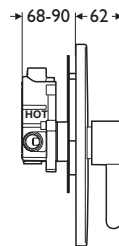

showers

contour 21 shower mixers

Sequential thermostatic 120mm lever operated, build in fail safe shower with safety stop feature.

Suitable for balanced and unbalanced low or high pressure systems.

- Domestic and commercial use
- Automatic shut off if hot or cold supply fails
- 120mm access friendly lever handles
- DDA compliant
- Sealed wall escutcheons

- Build in thermostatic sequential lever shower mixer

Illustrated

A4129AA Contour 21 shower mixer thermostatic sequential build-in, chromium plated

Special notes

Operating pressures from 0.2 to 3.0 bar. Suitable for use with either Trevi or Outline power shower kits

valves & fittings

showers

- Exposed thermostatic sequential lever shower mixer
- Adjustable inlet pipe positions

Illustrated

A4130AA Contour 21 shower mixer thermostatic sequential exposed, chromium plated