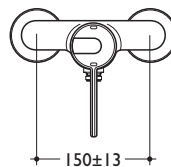

- Build in thermostatic sequential lever shower mixer

Illustrated

A4129AA Contour 21 shower mixer thermostatic sequential build-in, chromium plated

Special notes

Operating pressures from 0.2 to 3.0 bar. Suitable for use with either Trevi or Outline power shower kits

valves & fittings

showers

- Exposed thermostatic sequential lever shower mixer
- Adjustable inlet pipe positions

Illustrated

A4130AA Contour 21 shower mixer thermostatic sequential exposed, chromium plated