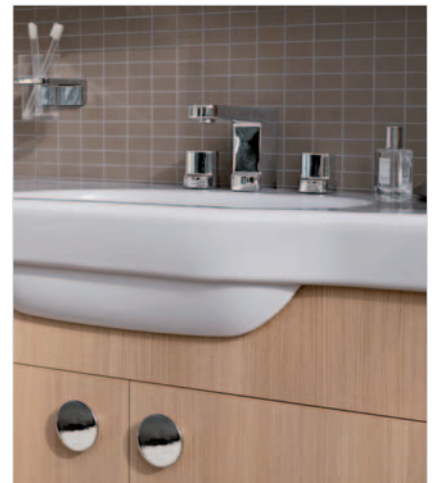

**COMPLETE-DOWNLOAD
INTERNATIONAL**

LAUFEN

Bathroom Culture since 1892  www.laufen.com

PRESS INFORMATION

shower tray is impressively flat and practically rimless. It, too, is made of skin and clean-friendly sanitary acrylic. At a height of just 1.5 centimetres it is ideal for flush solutions or barrier-free floor-level installation. Bathtubs and shower trays alike feature a concealed outlet. It is sunk in at floor level and covered – and is therefore imperceptible when sitting or standing.

Colours: White, Pergamon

Wellness

Versions (Width x Depth x Height):

- Bathtub, 1800 x 800 x 460 mm, drop-in version, sanitary acrylic, with outlet cover
- Bathtub, 1800 x 800 x 625 mm, freestanding with frame, sanitary acrylic, with outlet cover, optionally with whirlpool system, optionally with wood panel set
- Bathtub, 1800 x 800 x 460 mm, drop-in version, for right or left corner, sanitary acrylic, with outlet cover
- Bathtub, 1800 x 800 x 625 mm, for right or left corner, with frame, sanitary acrylic, with outlet cover, optionally with whirlpool system, optionally with wood panel set
- Gel pillow, self-adhesive, black
- Wood step-in aid, with chromed rail
- Shower tray, 900 x 900 x 15 mm, sanitary acrylic, with outlet cover
- Shower tray, 1200 x 900 x 15 mm, sanitary acrylic, with outlet cover

LAUFEN_Lb3_009: Laufen's Lb3 bathroom line-up also includes a bathtub with luxurious 180 by 80 centimetre dimensions. In its freestanding version, this bathtub is clad in a real wood veneer – practical optional accessories include a step with handle or a soft gel pillow. Photo: Laufen