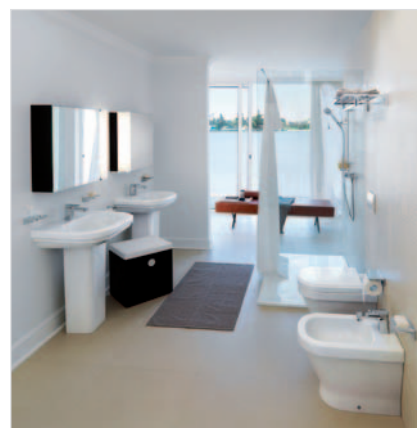

LAUFEN_Lb3_003 & LAUFEN_Lb3_004: Laufen's Lb3 can be combined with real life situations for an original look that defies conventions. No less than three design lines – here in the "classic" variation – leave options wide open when it comes to bathroom interior design. Photo: Laufen

COMPLETE-DOWNLOAD
INTERNATIONAL