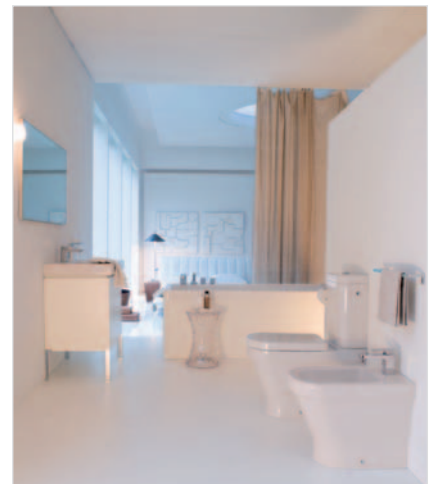

LAUFEN_Lb3_006: Laufen’s Lb3 is a bathroom that showcases treasured and exotic personal items. The “design” variation of the bathroom concept leads up to the designer-focused interior style of the metropolises around the globe. Photo: Laufen

**COMPLETE-DOWNLOAD
INTERNATIONAL**