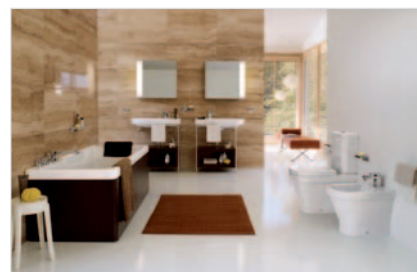

LAUFEN_Lb3_002: In its three style variations of the Lb3 bathroom ensemble, the Swiss bathroom specialist champions personal lifestyle and banishes style rules: The "modern" variation with its clear-cut contours is an original tribute to the Modern and Bauhaus styles. Photo: Laufen