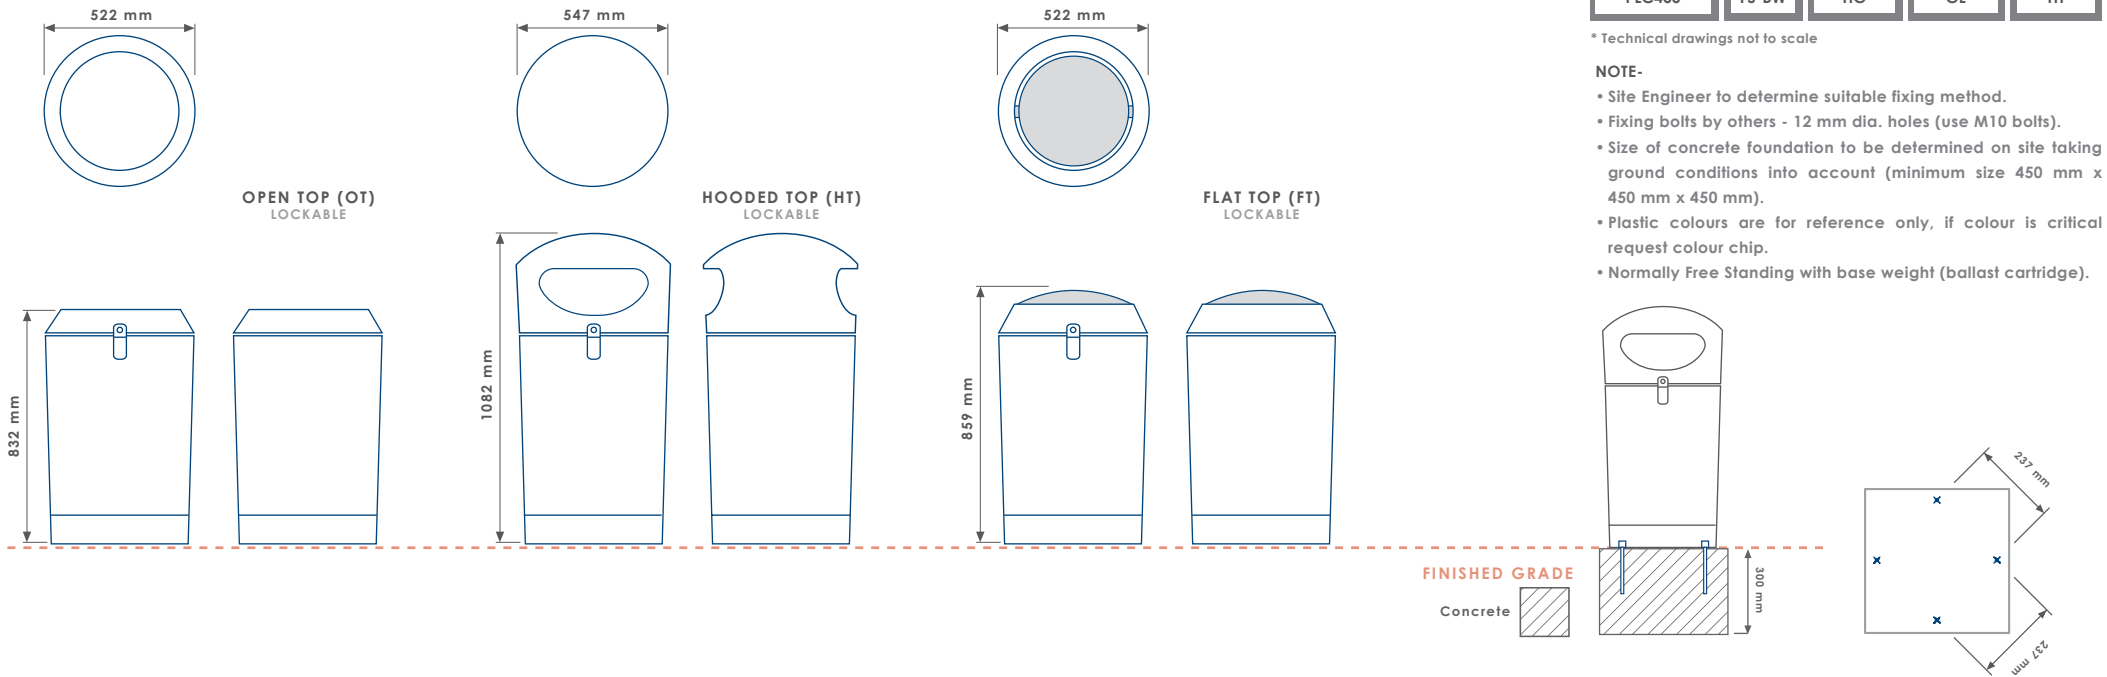

# PEWSHAM LITTER CONTAINER PLC400

PRODUCT DIMENSIONS		HEIGHT	832 mm	LENGTH	522 mm	WIDTH	547 mm	WEIGHT		CAPACITY	100 Litres	SEAT HEIGHT		HEIGHT WITH TOP	1082 mm				
FIXING OPTION	Direct Embedment/Root Fix	A		RECYCLE OPTION	General Waste	GW		METAL FINISH	Aluminium Powder Coated	APC		PLASTIC COLOUR	Recycled Black	RB	<input checked="" type="checkbox"/>	Recycled Multi	RM	<input checked="" type="checkbox"/>	
	Below Finished Grade Base Fix	B			Mixed Recycling	MR			Galvanised Liner	GL	<input checked="" type="checkbox"/>		Black	BK	<input checked="" type="checkbox"/>	Onyx	OX	<input checked="" type="checkbox"/>	
	Surface Mount	C	<input checked="" type="checkbox"/>		Plastic Bottles	PB			Galvanised and Powder Coated	GPC			Light Grey	LG	<input checked="" type="checkbox"/>	Burgundy	BG	<input checked="" type="checkbox"/>	
	Plinth Mount - Buff Exposed Aggregate	D-BEA			Paper Only	PO			Zinc Plated and Powder Coated	PPC			Admiralty Grey	AG	<input checked="" type="checkbox"/>	Grey White	GW	<input checked="" type="checkbox"/>	
	Plinth Mount - Buff Granite	D-BG			Aluminium Cans	AC			Stainless Steel	SS-304/316			Medway Blue	MB	<input checked="" type="checkbox"/>	Bluebell White	BW	<input checked="" type="checkbox"/>	
	Plinth Mount - Grey Granite	D-GG			Paper and Card	PC			TOP TYPE	Apex Top	AT			Boat Blue	BB	<input checked="" type="checkbox"/>	Ultramarine Blue	UB	<input checked="" type="checkbox"/>
	Free Standing	FS	<input checked="" type="checkbox"/>		No Insert	NI				Chamfer Top	CT			Classic Navy	CN	<input checked="" type="checkbox"/>	Dark Aqua	DA	<input checked="" type="checkbox"/>
	Free Standing with Base Weight	FS-BW	<input checked="" type="checkbox"/>		Recycled Plastic - Black	RP-BK				Hooded Top	HT		<input checked="" type="checkbox"/>	Red Signal	RS	<input checked="" type="checkbox"/>	Pallet Orange	PO	<input checked="" type="checkbox"/>
	Wall Mount	WM			Recycled Plastic - Grey	RP-GY				Flat Top	FT		<input checked="" type="checkbox"/>	Heather Violet	HV	<input checked="" type="checkbox"/>	Lime Green	LG	<input checked="" type="checkbox"/>
	Post Mount	PM			Recycled Plastic - Green	RP-GN				Open Top	OT		<input checked="" type="checkbox"/>	Golden Yellow	GY	<input checked="" type="checkbox"/>	RSJ Green	GG	<input checked="" type="checkbox"/>
To BREEAM Standard	B06/B08		Recycled Plastic - Brown	RP-BR		Dog Waste	DW			Racing Green	RG	<input checked="" type="checkbox"/>	Heritage Green	HG	<input checked="" type="checkbox"/>				