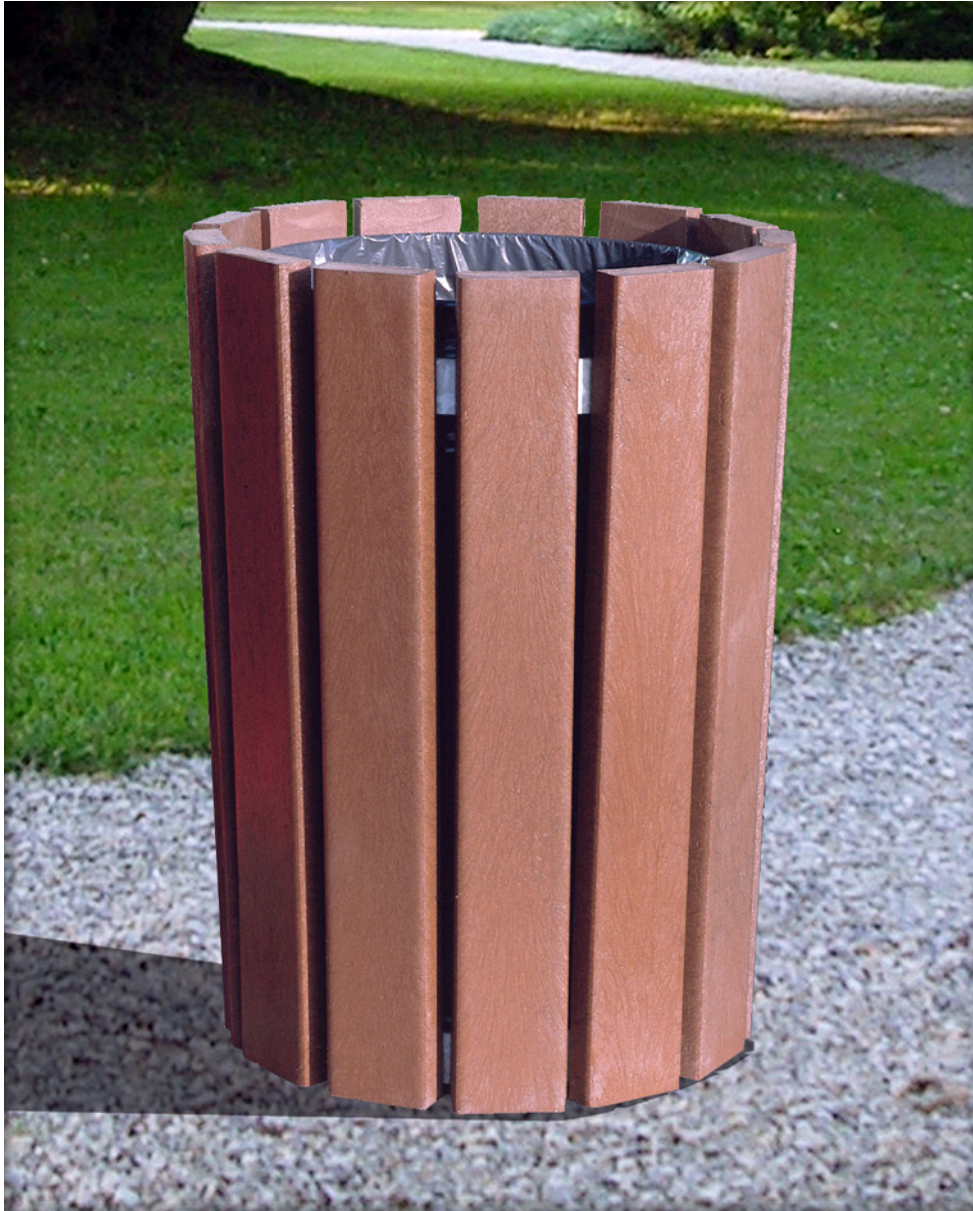

PEWSHAM LITTER CONTAINER

PLC409

PLC409/C/RP-BR/GL