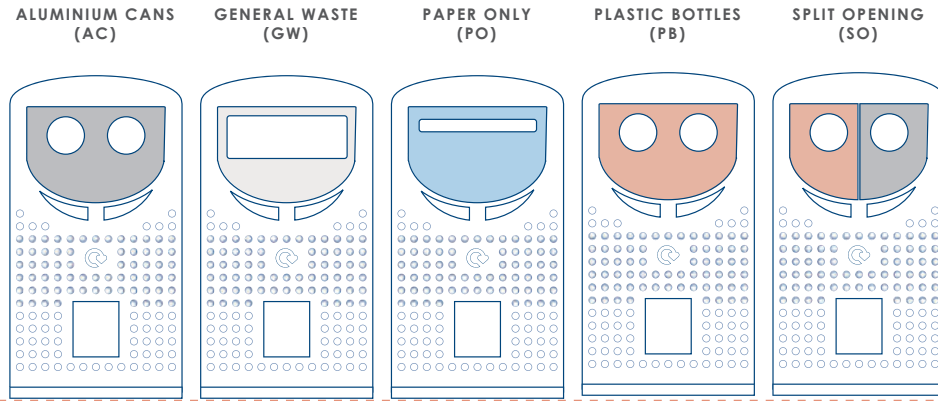

PRU402/C/BK/GL/AC

FINISHED GRADE

CODING METHOD				
PRODUCT CODE	FIXING METHOD	PLASTIC COLOUR	METAL FINISH	RECYCLE OPTION
PRU402	C	BK	GL	AC

* Technical drawings not to scale

NOTE-

- Site Engineer to determine suitable fixing method.
- Fixing bolts by others - 12 mm dia. holes (use M10 bolts).
- Size of concrete foundation to be determined on site taking ground conditions into account (minimum size 450 mm x 450 mm).
- Plastic colours are for reference only, if colour is critical request colour chip.
- 240ltr unit also available, with or without split opening.
- Wheeled bin included.

PEWSHAM RECYCLING UNIT PRU402

PRODUCT DIMENSIONS	HEIGHT	1398 mm	LENGTH	651 mm	WIDTH	669 mm	WEIGHT		CAPACITY	140 Litres	SEAT HEIGHT		OTHER	
---------------------------	--------	---------	--------	--------	-------	--------	--------	--	----------	------------	-------------	--	-------	--