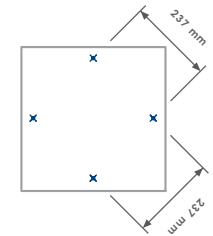

PRU402/C/BK/GL/AC

FINISHED GRADE

CODING METHOD				
PRODUCT CODE	FIXING METHOD	PLASTIC COLOUR	METAL FINISH	RECYCLE OPTION
PRU402	C	BK	GL	AC

* Technical drawings not to scale

NOTE-

- Site Engineer to determine suitable fixing method.
- Fixing bolts by others - 12 mm dia. holes (use M10 bolts).
- Size of concrete foundation to be determined on site taking ground conditions into account (minimum size 450 mm x 450 mm).
- Plastic colours are for reference only, if colour is critical request colour chip.
- 240ltr unit also available, with or without split opening.
- Wheeled bin included.

PEWSHAM RECYCLING UNIT PRU402

PRODUCT DIMENSIONS	HEIGHT	1398 mm	LENGTH	651 mm	WIDTH	669 mm	WEIGHT		CAPACITY	140 Litres	SEAT HEIGHT		OTHER	
---------------------------	--------	---------	--------	--------	-------	--------	--------	--	----------	------------	-------------	--	-------	--