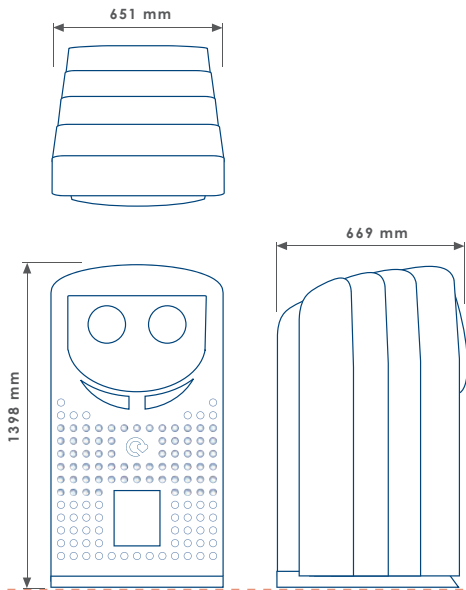

PRU402/C/BK/GL/AC

FINISHED GRADE

CODING METHOD				
PRODUCT CODE	FIXING METHOD	PLASTIC COLOUR	METAL FINISH	RECYCLE OPTION
PRU402	C	BK	GL	AC

* Technical drawings not to scale

NOTE-

- Site Engineer to determine suitable fixing method.
- Fixing bolts by others - 12 mm dia. holes (use M10 bolts).
- Size of concrete foundation to be determined on site taking ground conditions into account (minimum size 450 mm x 450 mm).
- Plastic colours are for reference only, if colour is critical request colour chip.
- 240ltr unit also available, with or without split opening.
- Wheeled bin included.

PEWSHAM RECYCLING UNIT PRU402

PRODUCT DIMENSIONS	HEIGHT	1398 mm	LENGTH	651 mm	WIDTH	669 mm	WEIGHT		CAPACITY	140 Litres	SEAT HEIGHT		OTHER	
---------------------------	--------	---------	--------	--------	-------	--------	--------	--	----------	------------	-------------	--	-------	--