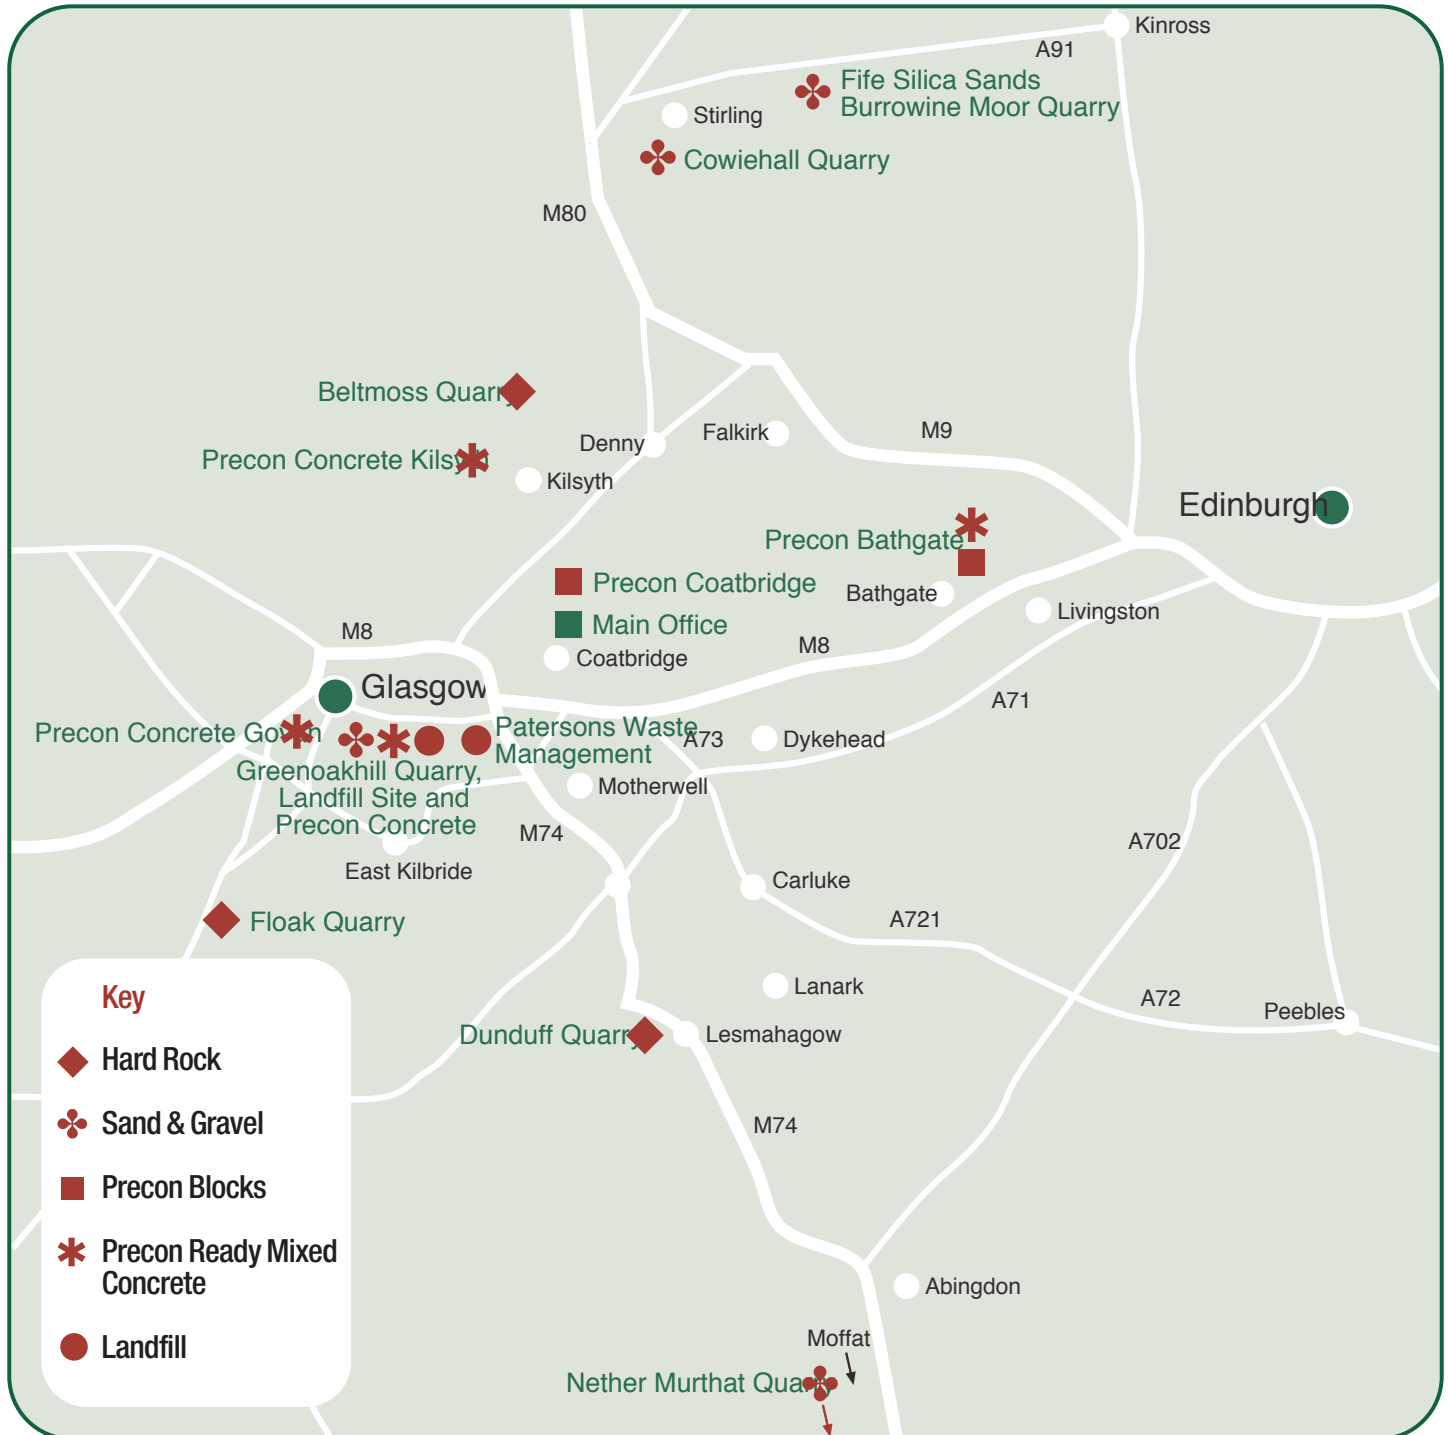

Quarry & Plant Locations

All sales and enquiries

Tel: 01236 433351 Fax: 01236 425172 E: sales@patersonsquarries.co.uk