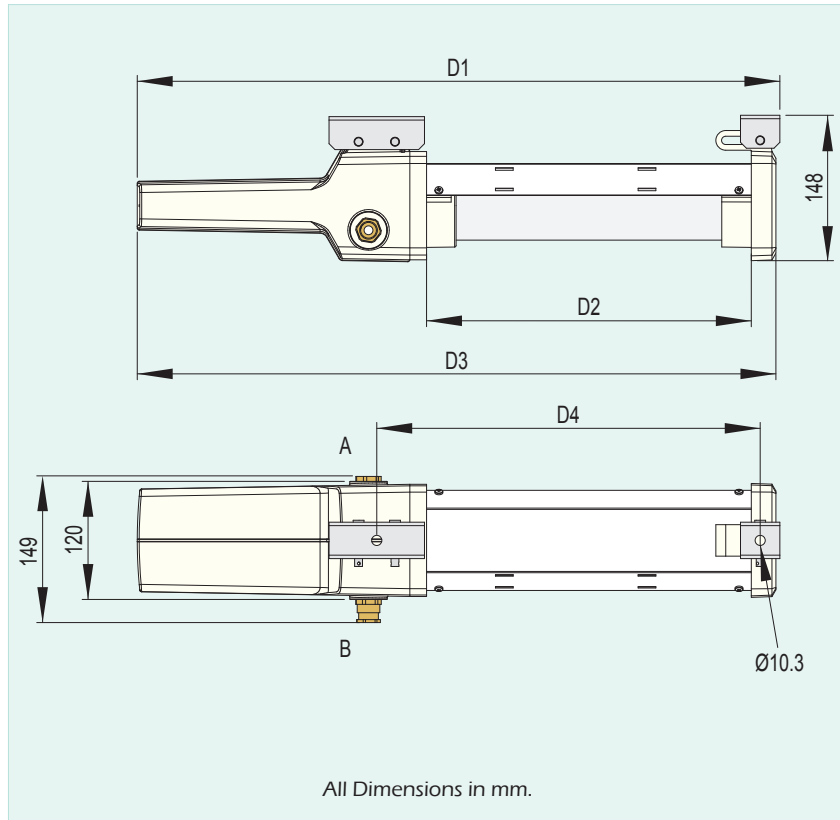

Calstar - Ex d Fluorescent Fitting for 8 to 58 Watt Lamps

HAZARDOUS AREA SPECIFICATION

Marking to 94/9/EC		Ⓔ II 2 GD	
Type of Protection		500 series	Ex d IIB T* Gb Ex tb IIIC T***C Db
		600 series	Ex d IIC T* Gb Ex tb IIIC T***C Db
Ambient Temp. °C		Gas Temperature Class (T*°C)	Dust Temperature Class (T**)(°C)
Min	Max		
-20	+40	T6	85
-20	+55	T5	100
-20	+60	T4	135
Ingress Protection		Glass overtube - IP67 to EN60529:1992 polycarbonate over tube - IP6X to EN60529:1992	
Area Classification		Zones 1,2,21,22	
Certification No.		SIRA00ATEX1107X GOST-R POCC GB.Mn14.B00223	

ENCLOSURE SPECIFICATION

Material	All cast parts - light metal alloy Overtube - borosilicate glass / polycarbonate Reflector - 1.2mm galvanized mild steel
Finish	Cast metal parts - epoxy powder coated - RAL7032 Reflector - epoxy powder coat - white
Cover Fixing	M6 allen head stainless steel screws
Gasket	Nitrile O ring
Earthing	Internal
Entries	1 x 20mm Ex d threaded hole at A and B. Both entries are fitted with Ex d stopping plugs
Mounting	2 x Stainless Steel removable mounting brackets supplied as standard

Model	D1	D2	D3	D4
8 Watts	653mm	330mm	649mm	390mm
18 Watts	915mm	592mm	911mm	652mm
36 Watts	1514mm	1191mm	1510mm	1251mm
58 Watts	1820mm	1497mm	1816mm	1557mm

ORDERING INFORMATION

GAS GROUPS IIA AND IIB				GAS GROUPS IIC			
Wattage	Lamp Length (mm)	Weight (Kg)	Product Code	Wattage	Lamp Length (mm)	Weight (Kg)	Product Code
1 x 8 Watts	300	2.5	500/0211	1 x 8 Watts	300	2.5	600/0211
1 x 18 Watts	600	5.0	500/0103	1 x 18 Watts	600	5.0	600/0103
2 x 18 Watts	600	5.2	500/0121	2 x 18 Watts	600	5.2	600/0121
1 x 36 Watts	1200	7.0	500/0109	1 x 36 Watts	1200	7.0	600/0109
2 x 36 Watts	1200	7.2	500/0127	2 x 36 Watts	1200	7.2	600/0127
1 x 58 Watts	1500	8.0	500/0115	1 x 58 Watts	1500	8.0	600/0115
2 x 58 Watts	1500	8.3	500/0133	2 x 58 Watts	1500	8.3	600/0133