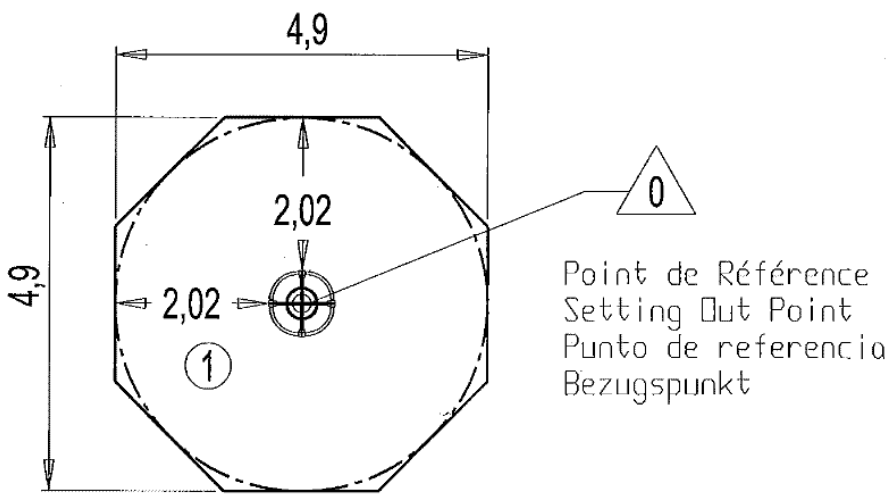

7-14 years old

Installation of equipment

Impact area = minimum safety surfacing required according to EN 1176-1/ EN 1177

-  Impact area
-  Free space

	
①	1.6m
	20m ²

INSTALLATION

0.3m³

2