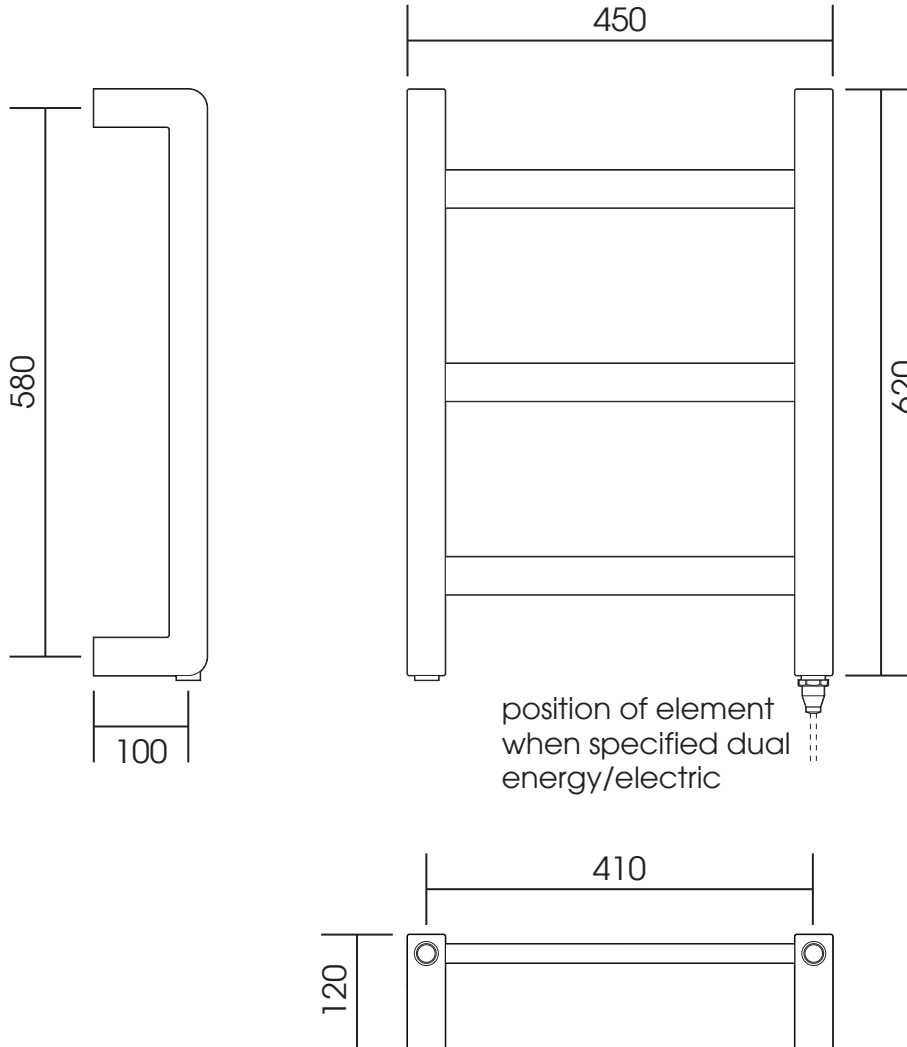

CN009A

Height: 620

Width: 450

Depth: 120

Tube: □ 40 + □ 40 x 20

Output @ 50°CΔT: 199 W

Electric element: 75 W

All dimensions in millimetres

Manufactured from mild steel

Vogue UK Ltd. reserve the right to alter specifications without prior notice.
All measurements given are nominal dimensions only.

SCALE 1:8

Units 6-10 Strawberry Lane Industrial Estate
Strawberry Lane
Willenhall
West Midlands WV13 3RS

Tel: 0870 403 0101
Fax: 0870 403 0102
e-mail: sales@vogue-uk.com
www.vogue-uk.com