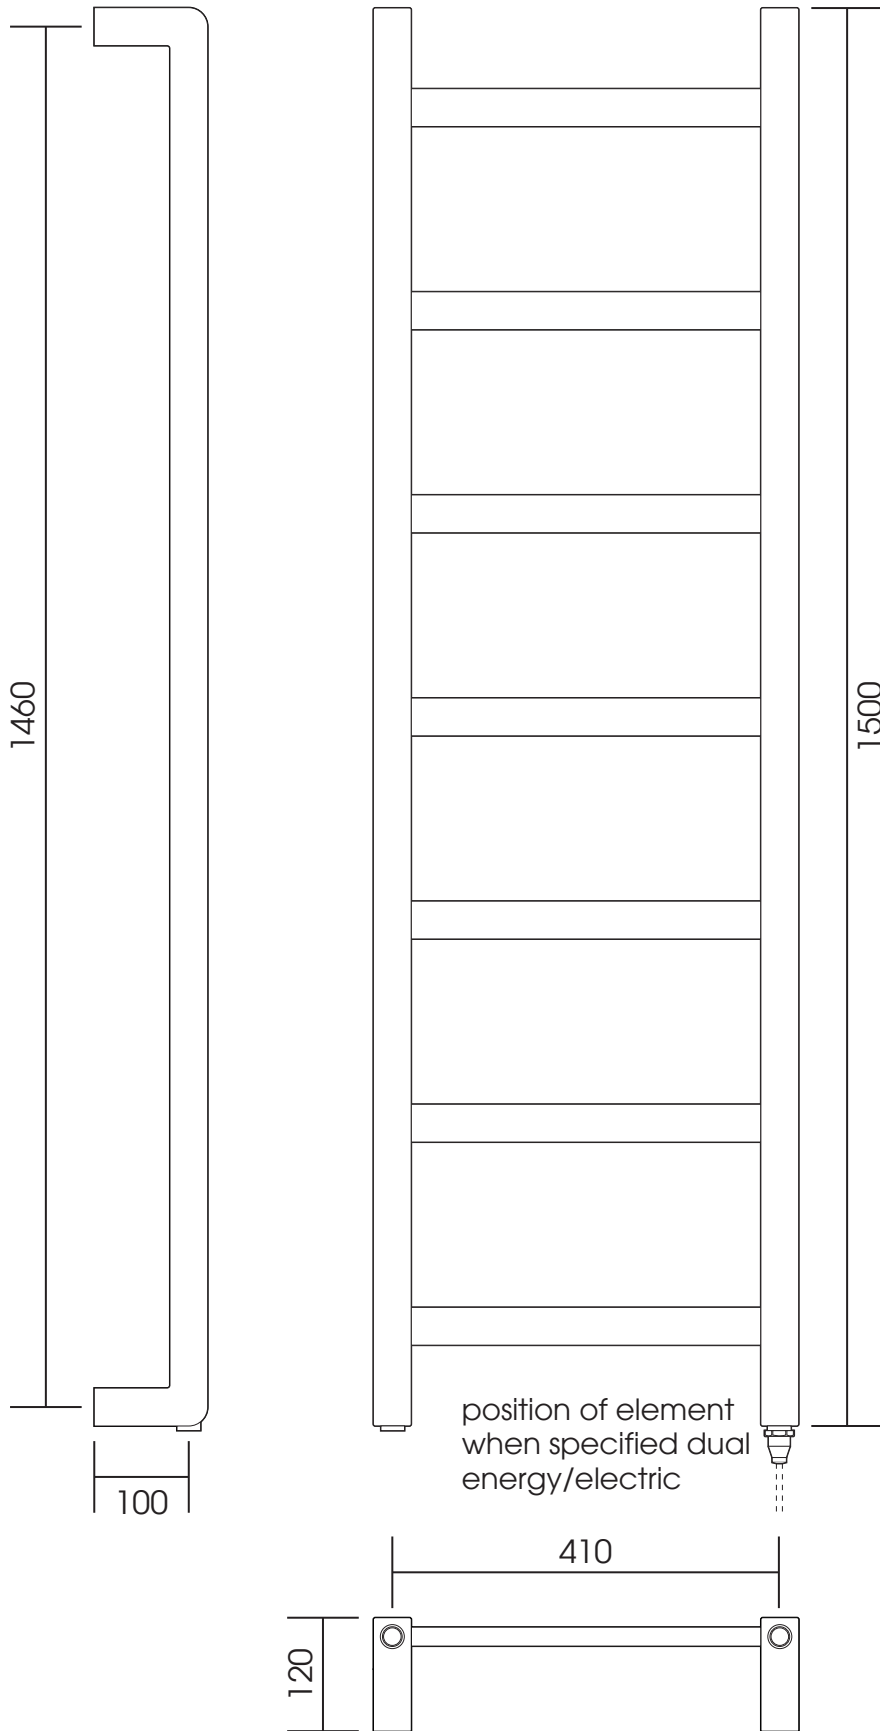

CN009A

Height: 620

Width: 450

Depth: 120

Tube: □ 40 + □ 40 x 20

Output @ 50°CΔT: 199 W

Electric element: 75 W

All dimensions in millimetres

All dimensions in millimetres

Manufactured from mild steel

Vogue UK Ltd. reserve the right to alter specifications without prior notice.
All measurements given are nominal dimensions only.

SCALE 1:8

Units 6-10 Strawberry Lane Industrial Estate
Strawberry Lane
Willenhall
West Midlands WV13 3RS

Tel: 0870 403 0101
Fax: 0870 403 0102
e-mail: sales@vogue-uk.com
www.vogue-uk.com

CN009C

Height: 1500

Width: 450

Depth: 120

Tube: □ 40 + □ 40 x 20

Output @ 50°CΔT: 437 W

Electric element: 150 W

Manufactured from mild steel

All dimensions in millimetres

Vogue UK Ltd. reserve the right to alter specifications without prior notice.
All measurements given are nominal dimensions only.

SCALE 1:8

Units 6-10 Strawberry Lane Industrial Estate
Strawberry Lane
Willenhall
West Midlands WV13 3RS