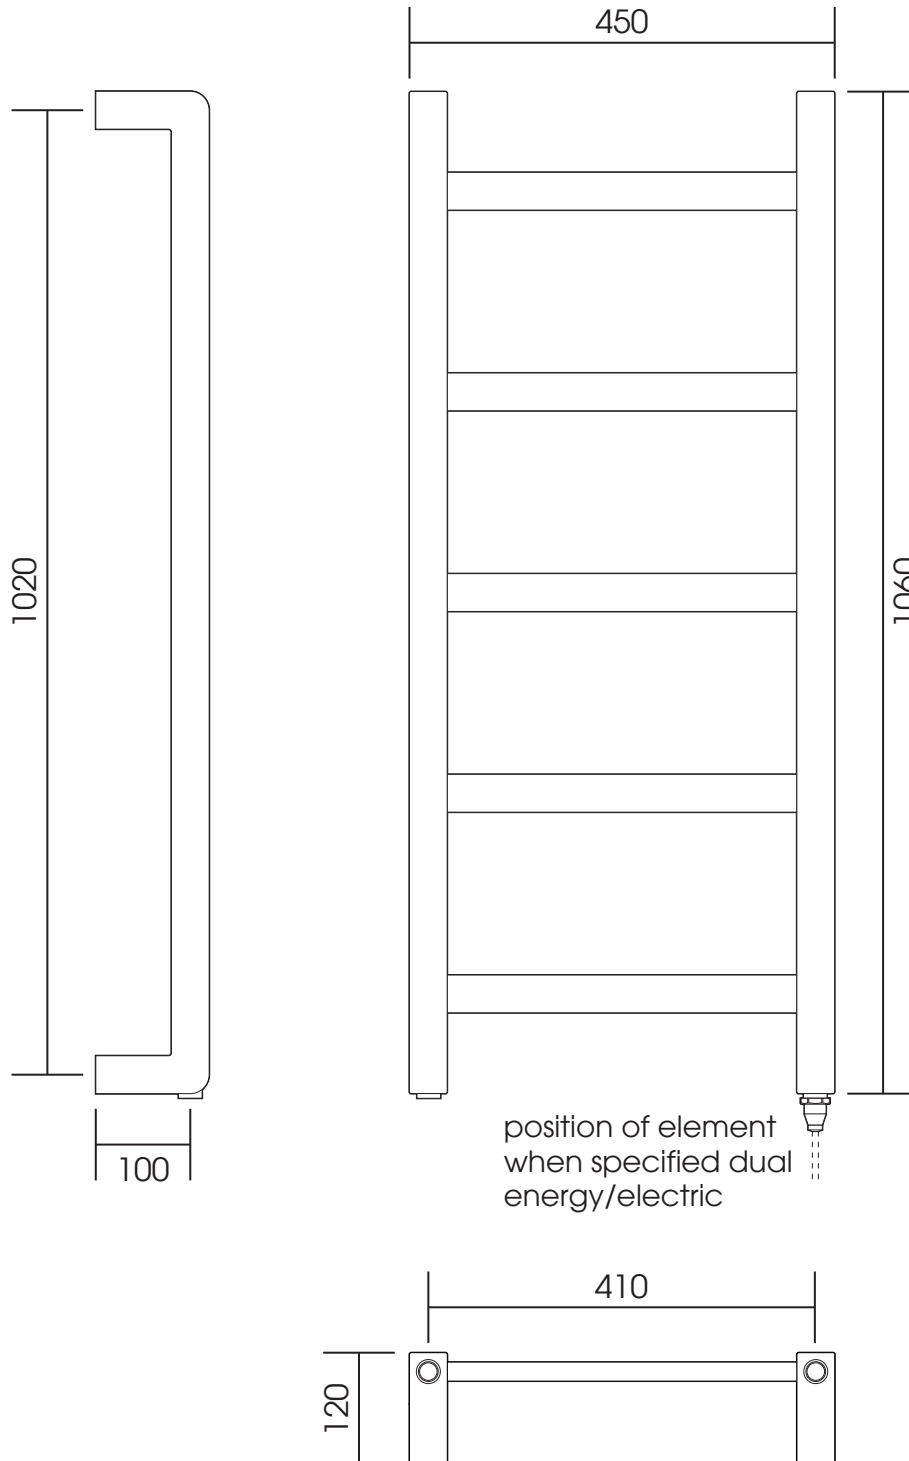

CN009A

Height: 620

Width: 450

Depth: 120

Tube: □ 40 + □ 40 x 20

Output @ 50°CΔT: 199 W

Electric element: 75 W

All dimensions in millimetres

Tel: 0870 403 0101
Fax: 0870 403 0102
e-mail: sales@vogue-uk.com
www.vogue-uk.com

CN009B

Height: 1060

Width: 450

Depth: 120

Tube: □ 40 + □ 40 x 20

Output @ 50°CΔT: 290 W

Electric element: 100 W

All dimensions in millimetres

Manufactured from mild steel

Vogue UK Ltd. reserve the right to alter specifications without prior notice.
All measurements given are nominal dimensions only.

SCALE 1:8

Units 6-10 Strawberry Lane Industrial Estate
Strawberry Lane
Willenhall
West Midlands WV13 3RS

Tel: 0870 403 0101
Fax: 0870 403 0102
e-mail: sales@vogue-uk.com
www.vogue-uk.com

CN009C

Height: 1500

Width: 450

Depth: 120

Tube: □ 40 + □ 40 x 20

Output @ 50°CΔT: 437 W

Electric element: 150 W