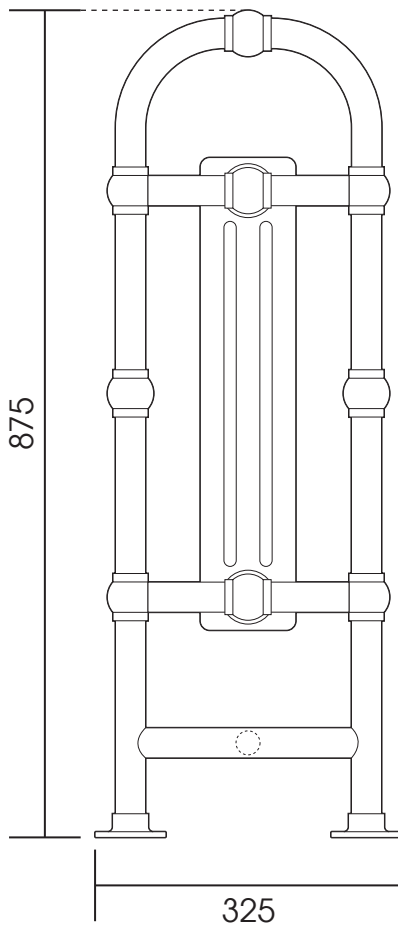

LG014

Height: 875

Tube \varnothing : 31.8

Width: 675

Output @ 50°C Δ T: 871 W

Depth: 325

Electric element: 200W + 300W

All dimensions in millimetres

Manufactured from ISO/CEN CuZn30As (BS CZ126) brass tube

*Approximate dimension-see relevant valve drawings for details.

Vogue UK Ltd. reserve the right to alter specifications without prior notice.
All measurements given are nominal dimensions only.