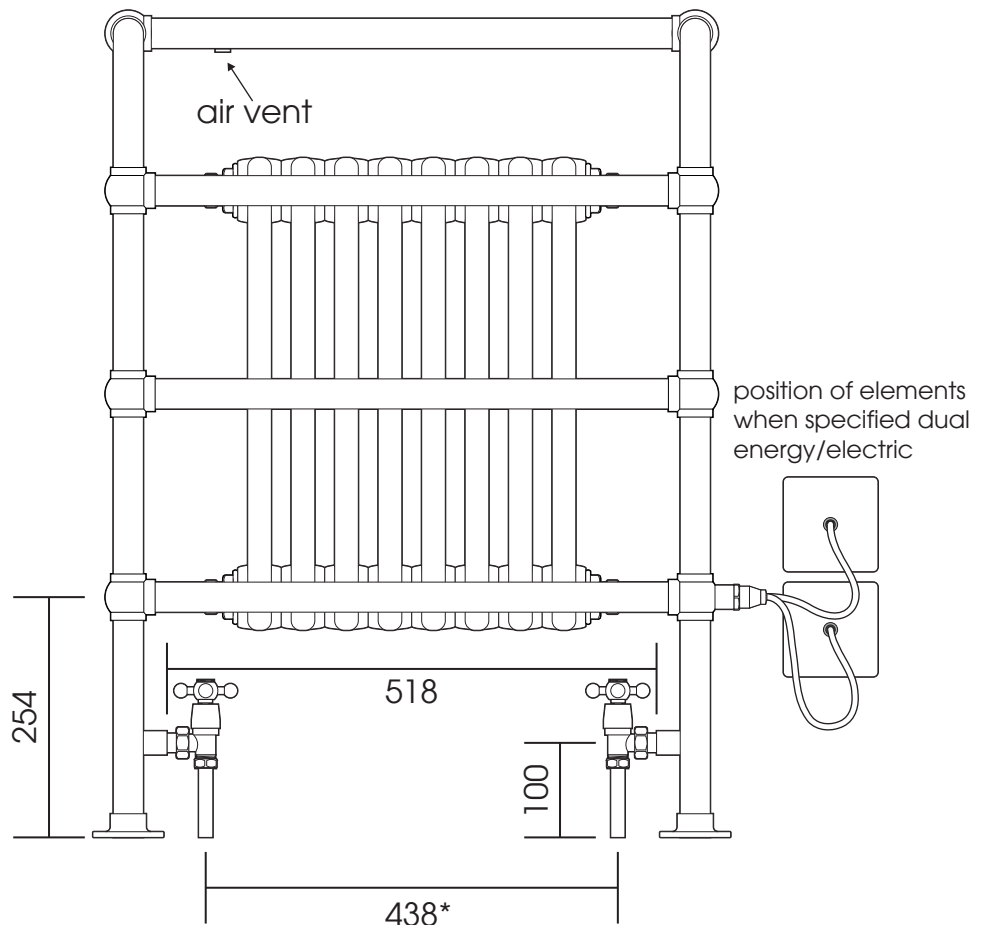

LG014

Height: 875

Tube \varnothing : 31.8

Width: 675

Output @ 50°C Δ T: 871 W

Depth: 325

Electric element: 200W + 300W

All dimensions in millimetres

Manufactured from ISO/CEN CuZn30As (BS CZ126) brass tube

*Approximate dimension-see relevant valve drawings for details.

Vogue UK Ltd. reserve the right to alter specifications without prior notice.
All measurements given are nominal dimensions only.