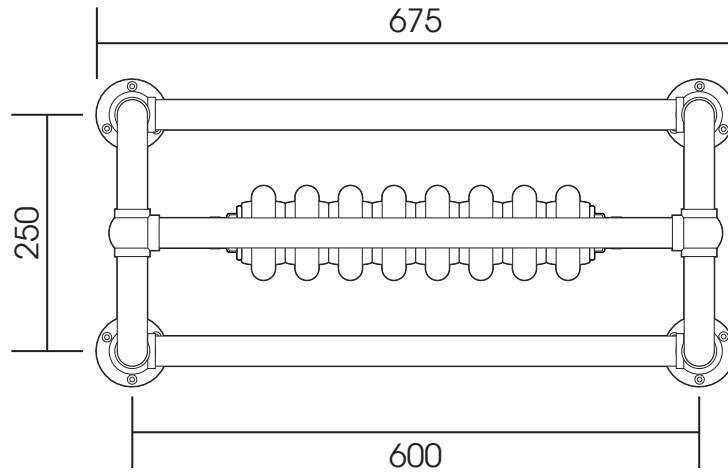

LG014

Height: 875

Tube \varnothing : 31.8

Width: 675

Output @ 50°C Δ T: 871 W

Depth: 325

Electric element: 200W + 300W

All dimensions in millimetres

Manufactured from ISO/CEN CuZn30As (BS CZ126) brass tube

*Approximate dimension-see relevant valve drawings for details.

Vogue UK Ltd. reserve the right to alter specifications without prior notice.
All measurements given are nominal dimensions only.