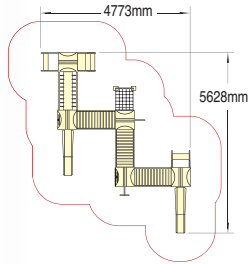

King Cole

Product code 616-KING

Wet Pour Safety Surfacing
0.6m FFH: 34m² x 20mm

28 Play Features

- Five Rapunzel Towers with Roofs
- Two Goosey Gander Steps
- Two Wendy Slides
- Inchworm Tube
- Fireman Ben's Pole
- Jack and Jill's Climber
- Humpty Arch Bridge
- 'Two Little Dicky Birds' Rhyme Panel
- 'Once I Caught a Fish Alive' Rhyme Panel
- Dumpty Arch Bridge
- 'I'm a Little Teapot' Rhyme Panel
- 'Hey Diddle Diddle' Rhyme Panel
- Dr Foster's Bridge
- Find the Nursery Rhyme Game
- Dog and Bone Maze
- Two Duke of York Arch Climbers
- 'Hickory Dickory Dock' Rhyme Panel
- Steering Wheel
- 'The Wheels on the Bus' Song Panel
- Mouse and Cheese Maze
- 'Jack and the Beanstalk' Height Panel