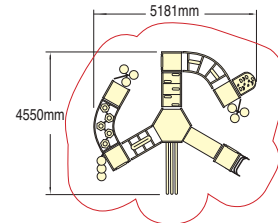

Magical Universe

Product code 640-MAG1

26 Play Features

- Mystical Hexagon Tower
- 5 x Mystical Square Towers
- Astral Low Steps
- 5 x Mystical Metal Barriers
- She-Devil's Catwalk
- Dinosaur's Stepping Stones
- Sands of Time Rotating Play Panel
- Stellar Low Spiral Risers
- Revolving Eyes Play Panel
- Knight's Drawbridge
- Goblin's Bridge
- Cosmic Low Ramp
- Spooky Pairs Game
- Atlantis Tunnel
- Flying Bats Cog Spinner
- Cross-Eyed Tall Climber
- Warlock's Slope Rider
- Zodiac 2-Rung Ladder

Wet Pour Safety Surfacing
1.0m FFH: 38m² x 30mm