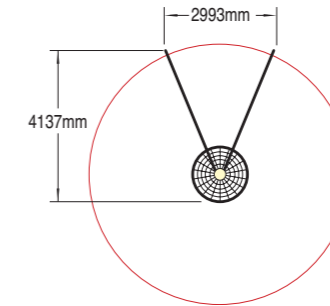

Wet Pour Safety Surfacing
1.6m FFH: 18m² x 60mm

Pendulum Swing with Basket Seat
Product code 6040-060

Our Pendulum Swing with the Basket Seat is ideal for children with certain disabilities, as the size and shape of the seat provides greater stability and they can be joined by their non-disabled friends or carers.