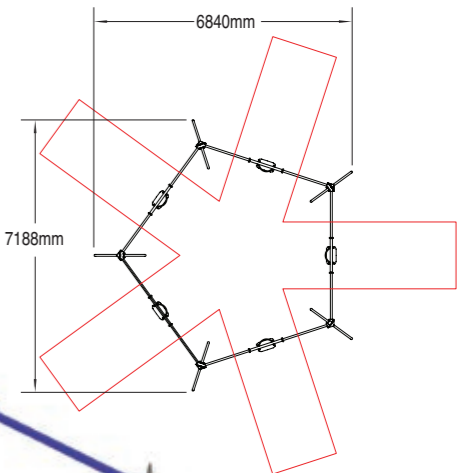

Swings
Age range 2 to adult

Hurricane Swing
Product code 6040-069

Wet Pour Safety Surfacing
1.6m FFH: 84m² x 60mm

5 Point Swing
Product code 6040-068

Wet Pour Safety Surfacing
1.5m FFH: 46m² x 50mm

Bobbin' Swing
Product code 6040-067