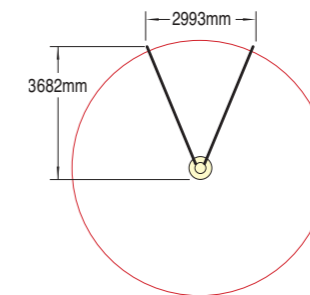

In line with our environmental policy to use recycled materials wherever possible, reclaimed tyres are used for our Pendulum Swings with Tyre Seats.