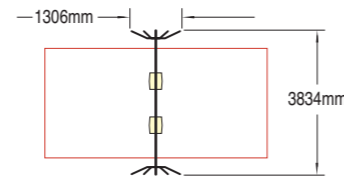

Product code 6040-032

1850mm High Arch Swings

Supplied with Cradle Safety Seats as standard

Wet Pour Safety Surfacing
1.1m FFH: 11m² x 40mm

Double Arch 1 Bay 2 Seats

Product code 6040-033

Wet Pour Safety Surfacing
1.1m FFH: 18m² x 40mm