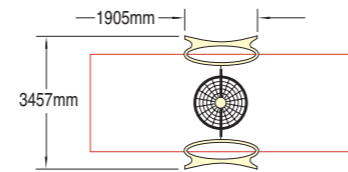

A trend setting swing to stimulate today's children. Ideal for integrated and inclusive play, the Yo-Yo Swing has a Basket Seat and Anti-Wrap Chains.