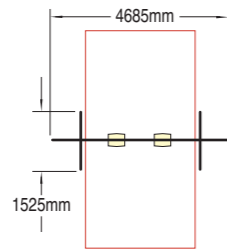

1850mm High Traditional Swings

Supplied with Cradle Safety Seats as standard

Wet Pour Safety Surfacing
1.2m FFH: 1.8m² x 40mm

1 Bay 2 Seats

Product code 6040-002

2 Bays 4 Seats

Product code 6040-003

Wet Pour Safety Surfacing
1.2m FFH: 35m² x 40mm