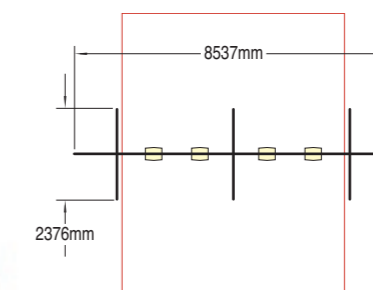

1 Bay 2 Seats

Product code 6040-008

Wet Pour Safety Surfacing
1.8m FFH: 22m² x 70mm

2 Bays 4 Seats

Product code 6040-009

Wet Pour Safety Surfacing
1.8m FFH: 45m² x 70mm

Swings

Age range 2 to adult