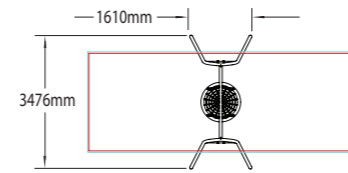

Swings
Age range 2 to adult

Hurricane Swing
Product code 6040-069

Wet Pour Safety Surfacing
1.6m FFH: 84m² x 60mm

5 Point Swing
Product code 6040-068

Wet Pour Safety Surfacing
1.5m FFH: 46m² x 50mm

Bobbin' Swing
Product code 6040-067