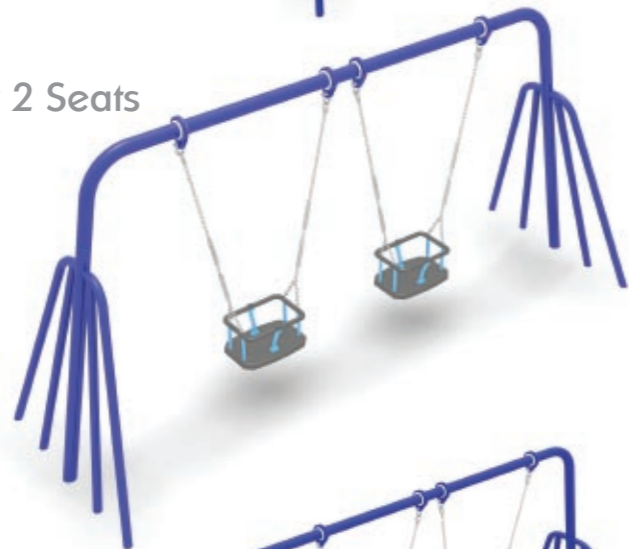

Wet Pour Safety Surfacing
1.7m FFH: 40m² x 60mm

Arch Swings

Wicksteed Arch Swings have integral safety barriers to help prevent children from running into the path of a moving swing.

Single Arch 1 Bay 1 Seat

Product code 6040-032

1850mm High Arch Swings

Supplied with Cradle Safety Seats as standard

Wet Pour Safety Surfacing
1.1m FFH: 11m² x 40mm

Double Arch 1 Bay 2 Seats

Product code 6040-033

Wet Pour Safety Surfacing
1.1m FFH: 18m² x 40mm

Twin Double Arch 2 Bays 4 Seats

Product code 6040-046

Wet Pour Safety Surfacing
1.1m FFH: 36m² x 40mm

2450mm High Arch Swings

Supplied with Flat Safety Seats as standard

Single Arch 1 Bay 1 Seat

Product code 6040-034

Wet Pour Safety Surfacing
1.4m FFH: 14m² x 50mm

Double Arch 1 Bay 2 Seats

Product code 6040-035

Wet Pour Safety Surfacing
1.4m FFH: 19m² x 50mm

Swings

Age range 2 to adult

Woodland Swings

The Woodland Swings are 2400mm high and ideal for rural parkland sites.