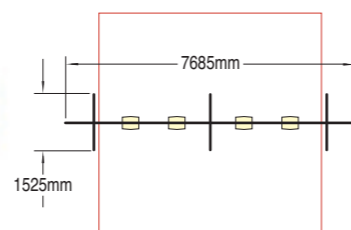

1850mm High Traditional Swings

Supplied with Cradle Safety Seats as standard

Wet Pour Safety Surfacing
1.2m FFH: 1.8m² x 40mm

1 Bay 2 Seats

Product code 6040-002

2 Bays 4 Seats

Product code 6040-003

Wet Pour Safety Surfacing
1.2m FFH: 35m² x 40mm