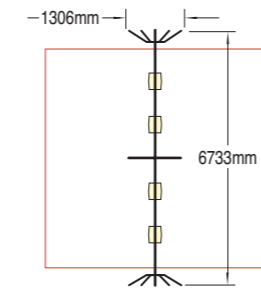

Twin Double Arch 2 Bays 4 Seats

Product code 6040-046