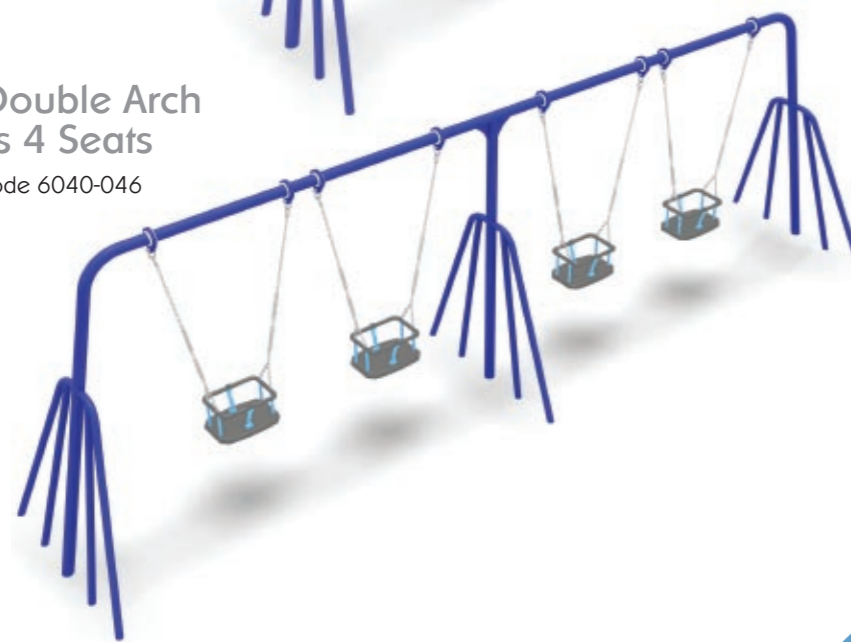

Wet Pour Safety Surfacing
1.7m FFH: 40m² x 60mm

Arch Swings

Wicksteed Arch Swings have integral safety barriers to help prevent children from running into the path of a moving swing.

Single Arch 1 Bay 1 Seat

Product code 6040-032

1850mm High Arch Swings

Supplied with Cradle Safety Seats as standard

Wet Pour Safety Surfacing
1.1m FFH: 11m² x 40mm

Double Arch 1 Bay 2 Seats

Product code 6040-033

Wet Pour Safety Surfacing
1.1m FFH: 18m² x 40mm

Twin Double Arch 2 Bays 4 Seats

Product code 6040-046

Wet Pour Safety Surfacing
1.1m FFH: 36m² x 40mm

2450mm High Arch Swings

Supplied with Flat Safety Seats as standard

Single Arch 1 Bay 1 Seat

Product code 6040-034

Wet Pour Safety Surfacing
1.4m FFH: 14m² x 50mm

Double Arch 1 Bay 2 Seats

Product code 6040-035

Wet Pour Safety Surfacing
1.4m FFH: 19m² x 50mm

Swings

Age range 2 to adult

Woodland Swings

The Woodland Swings are 2400mm high and ideal for rural parkland sites.