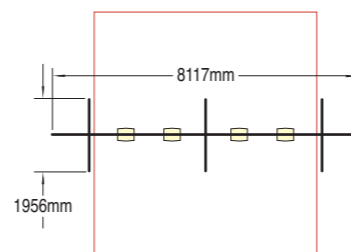

2450mm High Traditional Swings

Supplied with Flat Safety Seats as standard

1 Bay 2 Seats

Product code 6040-005

Wet Pour Safety Surfacing
1.5m FFH: 20m² x 50mm

2 Bays 4 Seats

Product code 6040-006

Wet Pour Safety Surfacing
1.5m FFH: 40m² x 50mm