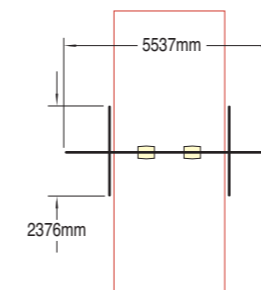

2450mm High Traditional Swings (continued)

2 Bays 1 Cradle & 2 Flat Seats

Product code 6040-065

Wet Pour Safety Surfacing
1.5m FFH: 27m² x 50mm

3050mm High Traditional Swings

Supplied with Flat Safety Seats as standard

1 Bay 2 Seats

Product code 6040-008

Wet Pour Safety Surfacing
1.8m FFH: 22m² x 70mm

2 Bays 4 Seats

Product code 6040-009

Wet Pour Safety Surfacing
1.8m FFH: 45m² x 70mm

Swings

Age range 2 to adult