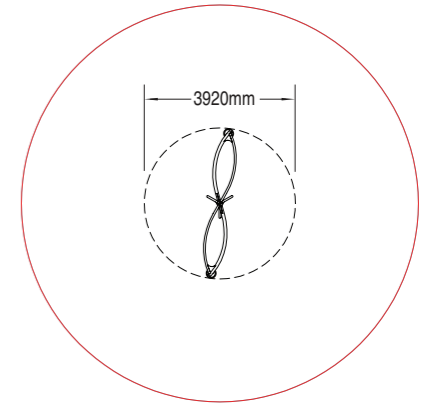

Swings
Age range 2 to adult

Hurricane Swing
Product code 6040-069

Wet Pour Safety Surfacing
1.6m FFH: 84m² x 60mm

5 Point Swing
Product code 6040-068

Wet Pour Safety Surfacing
1.5m FFH: 46m² x 50mm

Bobbin' Swing
Product code 6040-067