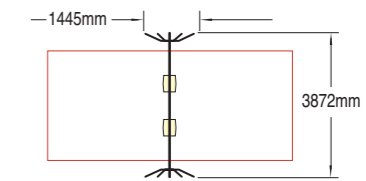

Twin Double Arch 2 Bays 4 Seats

Product code 6040-046

Wet Pour Safety Surfacing
1.1m FFH: 36m² x 40mm

2450mm High Arch Swings

Supplied with Flat Safety Seats as standard

Single Arch 1 Bay 1 Seat

Product code 6040-034

Wet Pour Safety Surfacing
1.4m FFH: 14m² x 50mm

Double Arch 1 Bay 2 Seats

Product code 6040-035

Wet Pour Safety Surfacing
1.4m FFH: 19m² x 50mm

Swings

Age range 2 to adult

Woodland Swings

The Woodland Swings are 2400mm high and ideal for rural parkland sites.