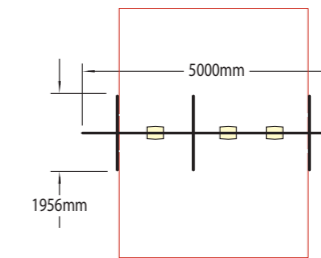

2450mm High Traditional Swings (continued)

2 Bays 1 Cradle & 2 Flat Seats

Product code 6040-065