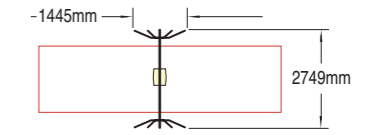

Twin Double Arch 2 Bays 4 Seats

Product code 6040-046

Wet Pour Safety Surfacing
1.1m FFH: 36m² x 40mm

2450mm High Arch Swings

Supplied with Flat Safety Seats as standard

Single Arch 1 Bay 1 Seat

Product code 6040-034