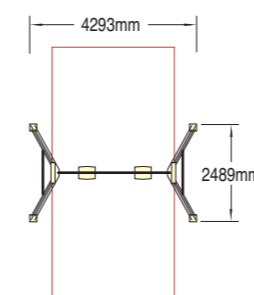

Twin Swing with 2 Flat Seats

Product code 6040-057

Wet Pour Safety Surfacing
1.5m FFH: 22m² x 50mm