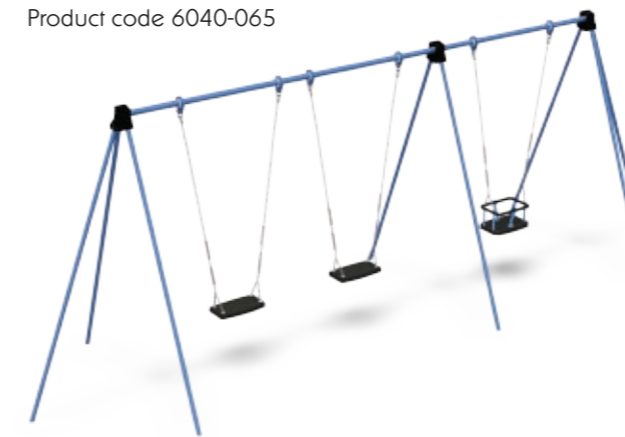

1850mm High Traditional Swings

Supplied with Cradle Safety Seats as standard

Wet Pour Safety Surfacing
1.2m FFH: 1.8m² x 40mm

1 Bay 2 Seats

Product code 6040-002

2 Bays 4 Seats

Product code 6040-003

Wet Pour Safety Surfacing
1.2m FFH: 35m² x 40mm

2450mm High Traditional Swings

Supplied with Flat Safety Seats as standard

1 Bay 2 Seats

Product code 6040-005

Wet Pour Safety Surfacing
1.5m FFH: 20m² x 50mm

2 Bays 4 Seats

Product code 6040-006

Wet Pour Safety Surfacing
1.5m FFH: 40m² x 50mm

2450mm High Traditional Swings (continued)

2 Bays 1 Cradle & 2 Flat Seats

Product code 6040-065

Wet Pour Safety Surfacing
1.5m FFH: 27m² x 50mm

3050mm High Traditional Swings

Supplied with Flat Safety Seats as standard

1 Bay 2 Seats

Product code 6040-008

Wet Pour Safety Surfacing
1.8m FFH: 22m² x 70mm

2 Bays 4 Seats

Product code 6040-009

Wet Pour Safety Surfacing
1.8m FFH: 45m² x 70mm

Swings

Age range 2 to adult