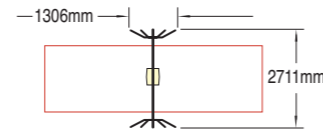

Arch Swings

Wicksteed Arch Swings have integral safety barriers to help prevent children from running into the path of a moving swing.

Single Arch 1 Bay 1 Seat

Product code 6040-032

1850mm High Arch Swings

Supplied with Cradle Safety Seats as standard

Wet Pour Safety Surfacing
1.1m FFH: 11m² x 40mm

Double Arch 1 Bay 2 Seats

Product code 6040-033

Wet Pour Safety Surfacing
1.1m FFH: 18m² x 40mm

Twin Double Arch 2 Bays 4 Seats

Product code 6040-046

Wet Pour Safety Surfacing
1.1m FFH: 36m² x 40mm

2450mm High Arch Swings

Supplied with Flat Safety Seats as standard

Single Arch 1 Bay 1 Seat

Product code 6040-034

Wet Pour Safety Surfacing
1.4m FFH: 14m² x 50mm

Double Arch 1 Bay 2 Seats

Product code 6040-035

Wet Pour Safety Surfacing
1.4m FFH: 19m² x 50mm