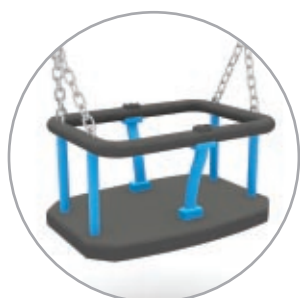

1 Bay 2 Seats

Product code 6040-008

Wet Pour Safety Surfacing
1.8m FFH: 22m² x 70mm

2 Bays 4 Seats

Product code 6040-009

Wet Pour Safety Surfacing
1.8m FFH: 45m² x 70mm

Swings

Age range 2 to adult

Swing Features

Flat Safety Seat

Product code 5901-002

Cradle Safety Seat

Product code 5901-020

Swing safety features and anti-vandal components

Safety Guards

Product Code 5901S005

Safety Guards are designed to bolt onto the main structure of Wicksteed Traditional Swings to protect children from swinging seats. Angled uprights prevent them from running into the path of the swing. Supplied in sets of four, Safety Guards can also be fitted to existing installations.