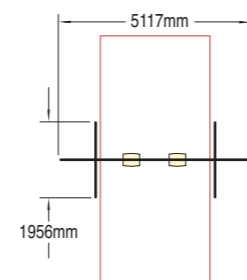

Timeless Classics

Our traditional swings have undoubtedly stood the test of time and whilst we are always striving to develop contemporary designs, these Swings are still so popular we would be failing our customers if we did not continue to offer a choice of modern and traditional.

1850mm High Traditional Swings

Supplied with Cradle Safety Seats as standard

Wet Pour Safety Surfacing
1.2m FFH: 1.8m² x 40mm

1 Bay 2 Seats

Product code 6040-002

2 Bays 4 Seats

Product code 6040-003

Wet Pour Safety Surfacing
1.2m FFH: 35m² x 40mm

2450mm High Traditional Swings

Supplied with Flat Safety Seats as standard

1 Bay 2 Seats

Product code 6040-005

Wet Pour Safety Surfacing
1.5m FFH: 20m² x 50mm

2 Bays 4 Seats

Product code 6040-006

Wet Pour Safety Surfacing
1.5m FFH: 40m² x 50mm

2450mm High Traditional Swings (continued)

2 Bays 1 Cradle & 2 Flat Seats

Product code 6040-065

Wet Pour Safety Surfacing
1.5m FFH: 27m² x 50mm

3050mm High Traditional Swings

Supplied with Flat Safety Seats as standard

1 Bay 2 Seats

Product code 6040-008

Wet Pour Safety Surfacing
1.8m FFH: 22m² x 70mm

2 Bays 4 Seats

Product code 6040-009

Wet Pour Safety Surfacing
1.8m FFH: 45m² x 70mm